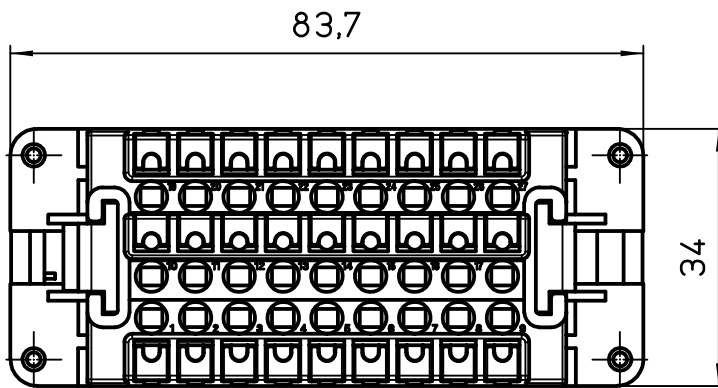

A

B

39,6

C

Diritti riservati All rights reserved

REV.	DATE	SIGNATURE

Dimensions in mm

Simplified representation with dimensions without tolerance

Original Size A4	RDSHF 27 SQUICH female insert, spring, 27P 10A 400V - HNM
Date 28/04/21	
Sign. S. Diasparra	

Scale 1:1