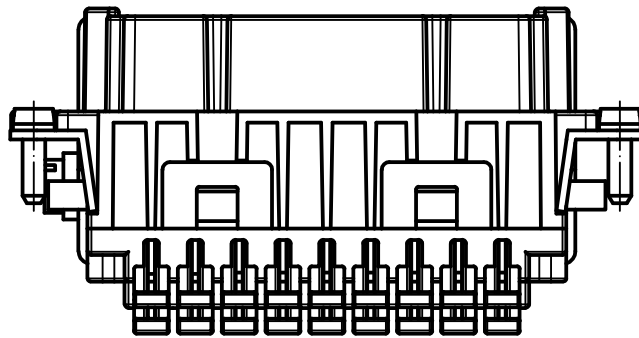

A

B

39,6

C

Diritti riservati All rights reserved

REV.	DATE	SIGNATURE

Dimensions in mm

Simplified representation with dimensions without tolerance

Original Size A4	RDSHF 27 SQUICH female insert, spring, 27P 10A 400V - HNM
Date 28/04/21	
Sign. S. Diasparra	

Scale 1:1