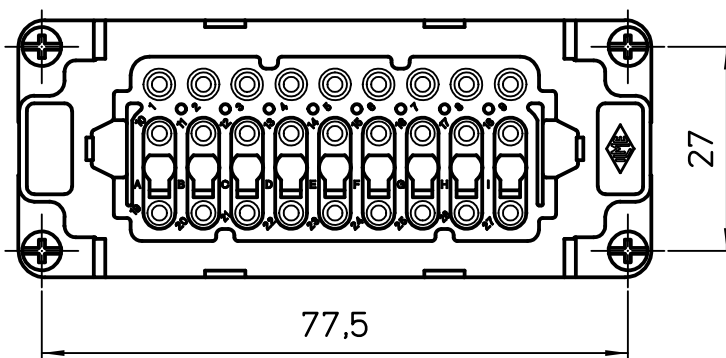

A

B

39,6

C

Diritti riservati All rights reserved

REV.	DATE	SIGNATURE

Dimensions in mm

Simplified representation with dimensions without tolerance

Original Size A4	RDSHF 27 SQUICH female insert, spring, 27P 10A 400V - HNM
Date 28/04/21	
Sign. S. Diasparra	

Scale 1:1