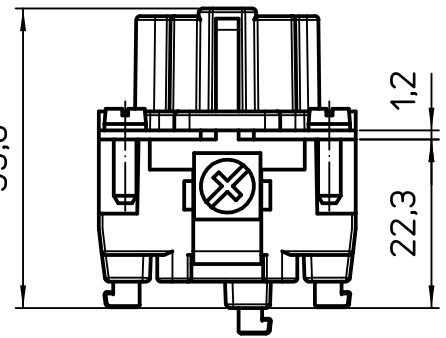

A

B

39,6

C

Diritti riservati All rights reserved

REV.	DATE	SIGNATURE

Dimensions in mm

Simplified representation with dimensions without tolerance

Original Size A4	RDSHF 27 SQUICH female insert, spring, 27P 10A 400V - HNM
Date 28/04/21	
Sign. S. Diasparra	

Scale 1:1