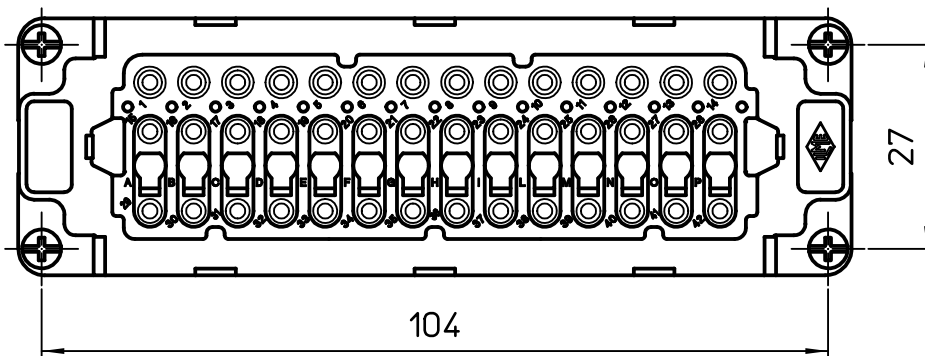

A

34

110,2

Diritti riservati All rights reserved

B

39,6

1,2

22,3

A

B

C

27

104

C

REV.	DATE	SIGNATURE

Dimensions in mm

Simplified representation with dimensions without tolerance

Original Size A4

Date 28/04/21

Sign. S. Diasparra

RDSHF 42

SQUICH female insert, spring, 42P 10A 400V - HNM

Scale 1:1