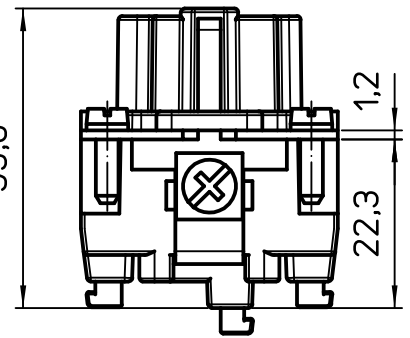

A

34

110,2

Diritti riservati All rights reserved

B

39,6

1,2

22,3

A

B

C

27

104

C

REV.	DATE	SIGNATURE

Dimensions in mm

Simplified representation with dimensions without tolerance

Original Size A4

Date 28/04/21

Sign. S. Diasparra

RDSHF 42

SQUICH female insert, spring, 42P 10A 400V - HNM

Scale 1:1