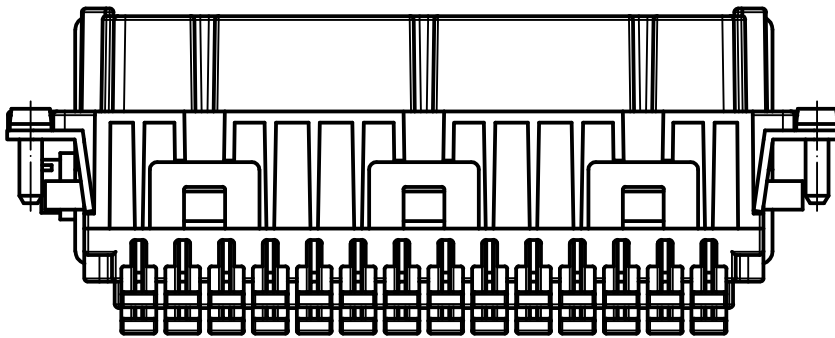

A

34

110,2

Diritti riservati All rights reserved

B

39,6

1,2

22,3

A

B

C

27

104

C

REV.	DATE	SIGNATURE

Dimensions in mm

Simplified representation with dimensions without tolerance

Original Size A4

Date 28/04/21

Sign. S. Diasparra

RDSHF 42

SQUICH female insert, spring, 42P 10A 400V - HNM

Scale 1:1