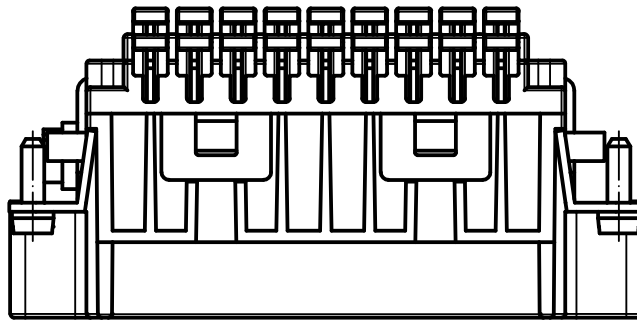

A

B

C

Diritti riservati All rights reserved

REV.	DATE	SIGNATURE		
Dimensions in mm		Simplified representation with dimensions without tolerance		
Original Size A4		RDSHM 27 SQUICH male insert, spring, 27P 10A 400V - HNM	Scale 1:1	
Date 28/04/21				
Sign. S. Diasparra				