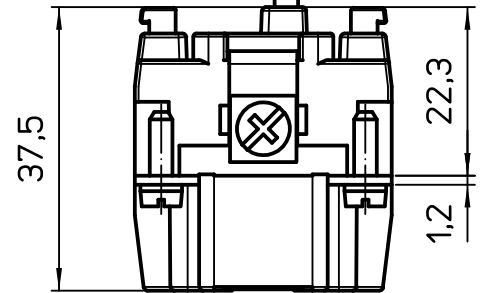

A

B

C

Diritti riservati All rights reserved

REV.	DATE	SIGNATURE		
Dimensions in mm		Simplified representation with dimensions without tolerance		
Original Size A4		RDSHM 27 SQUICH male insert, spring, 27P 10A 400V - HNM	Scale 1:1	
Date 28/04/21				
Sign. S. Diasparra				