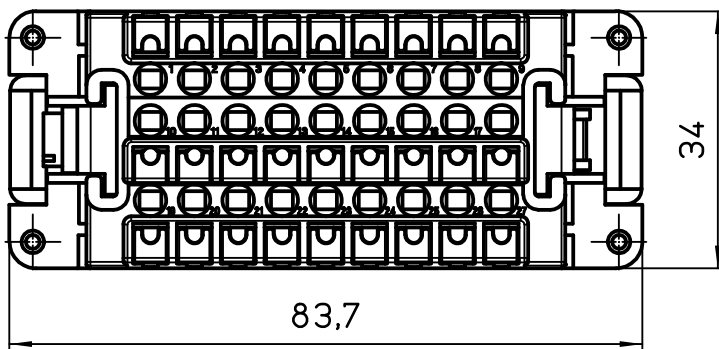

A

B

C

Diritti riservati All rights reserved

REV.	DATE	SIGNATURE		
Dimensions in mm		Simplified representation with dimensions without tolerance		
Original Size A4		RDSHM 27 SQUICH male insert, spring, 27P 10A 400V - HNM	Scale 1:1	
Date 28/04/21				
Sign. S. Diasparra				