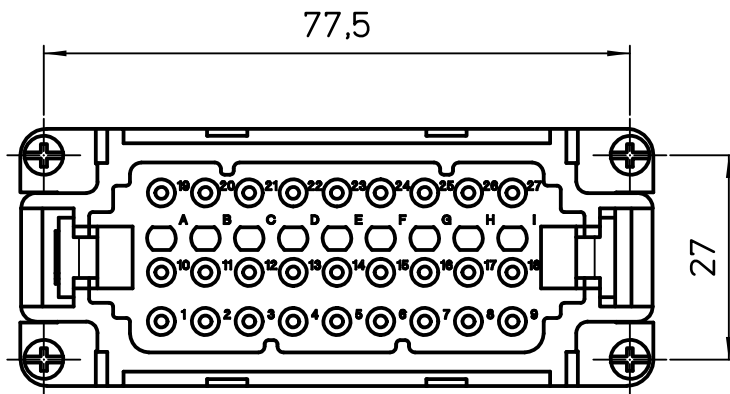

A

B

C

Diritti riservati All rights reserved

REV.	DATE	SIGNATURE		
Dimensions in mm		Simplified representation with dimensions without tolerance		
Original Size A4		RDSHM 27 SQUICH male insert, spring, 27P 10A 400V - HNM	Scale 1:1	
Date 28/04/21				
Sign. S. Diasparra				