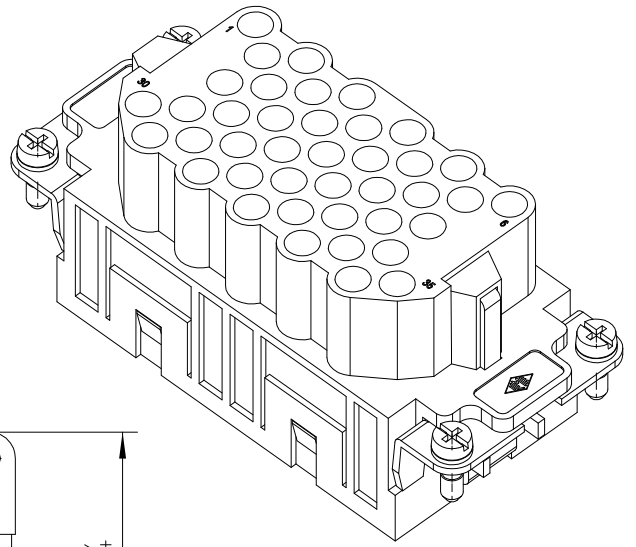

Diritti riservati All rights reserved

dimensions in mm		RQEEF 40	Scale	
Date	05/01/17			
Sign. C. Mainini		Female insert, crimp, 40P 16A 500V High Number Cycles	1:1	