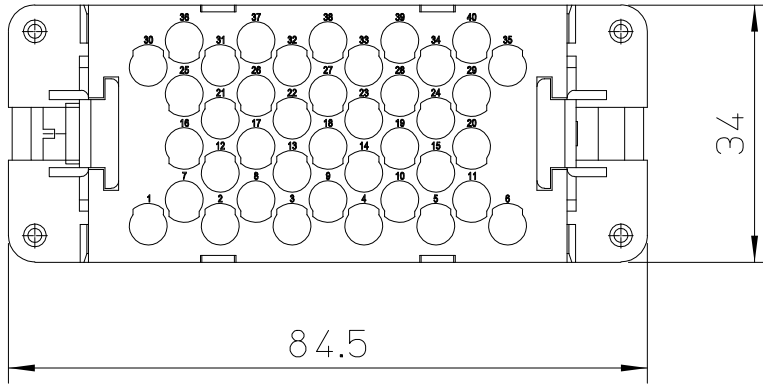

Diritti riservati All rights reserved

dimensions in mm		RQEEF 40	Scale	
Date	05/01/17			
Sign. C. Mainini		Female insert, crimp, 40P 16A 500V High Number Cycles	1:1	