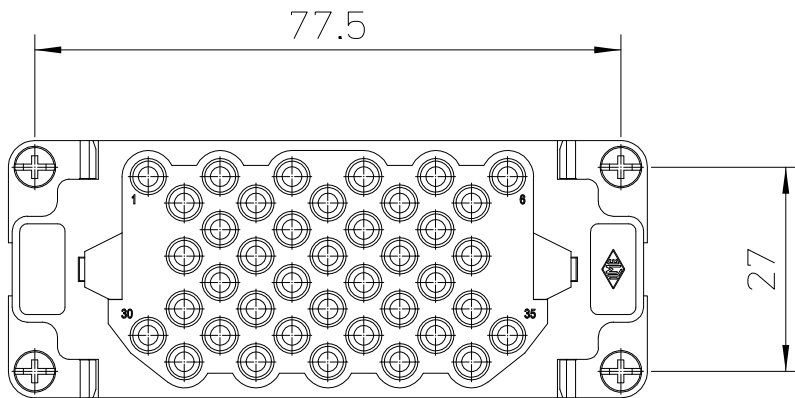

Diritti riservati All rights reserved

dimensions in mm		RQEEF 40	Scale	
Date	05/01/17			
Sign. C. Mainini		Female insert, crimp, 40P 16A 500V High Number Cycles	1:1	