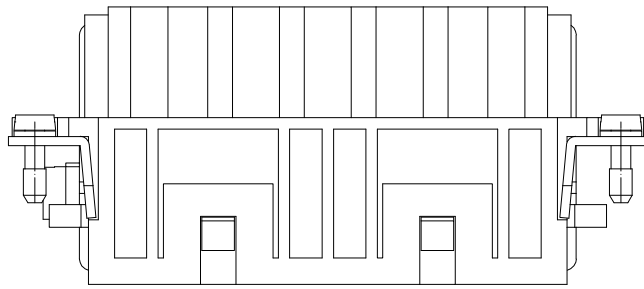

Diritti riservati All rights reserved

dimensions in mm		RQEEF 40	Scale	
Date	05/01/17			
Sign. C. Mainini		Female insert, crimp, 40P 16A 500V High Number Cycles	1:1	