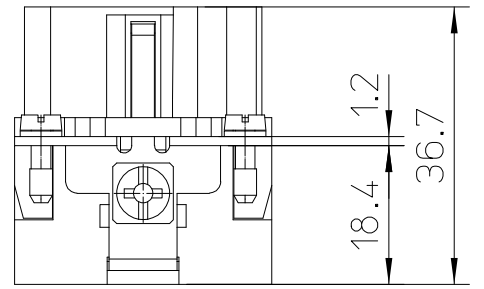

Diritti riservati All rights reserved

dimensions in mm		RQEEF 40	Scale	
Date	05/01/17			
Sign. C. Mainini		Female insert, crimp, 40P 16A 500V High Number Cycles	1:1	