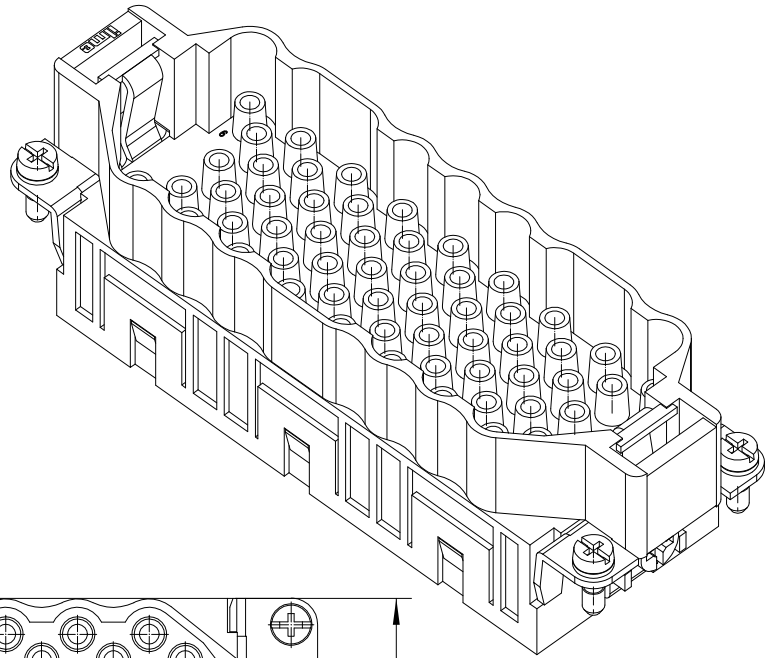

Diritti riservati All rights reserved

<b>dimensions in mm</b>	<b>RQEEM 64</b> <b>Male insert, crimp, 64P 16A 500V High Number Cycles</b>	<b>Scale</b>	
<b>Date</b> 05/01/17		1:1	
<b>Sign.</b> C. Mainini			