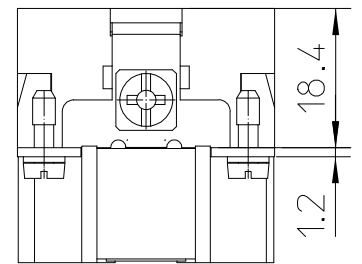

Diritti riservati All rights reserved

<b>dimensions in mm</b>	<b>RQEEM 64</b> <b>Male insert, crimp, 64P 16A 500V High Number Cycles</b>	<b>Scale</b>	
<b>Date</b> 05/01/17		1:1	
<b>Sign.</b> C. Mainini			