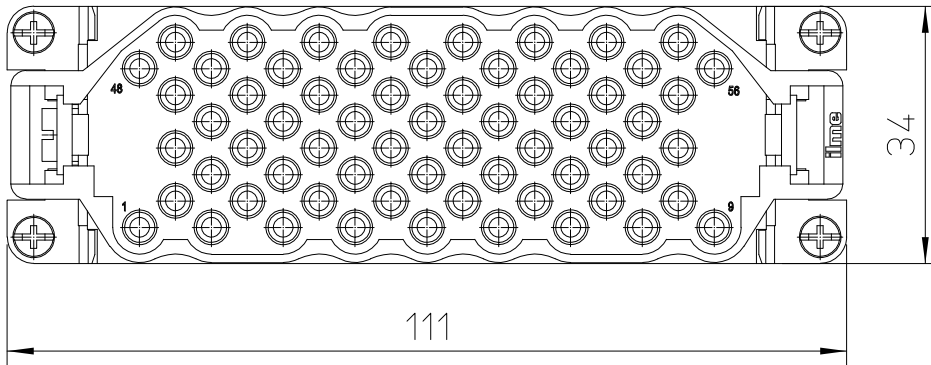

Diritti riservati All rights reserved

<b>dimensions in mm</b>	<b>RQEEM 64</b> <b>Male insert, crimp, 64P 16A 500V High Number Cycles</b>	<b>Scale</b>	
<b>Date</b> 05/01/17		1:1	
<b>Sign.</b> C. Mainini			