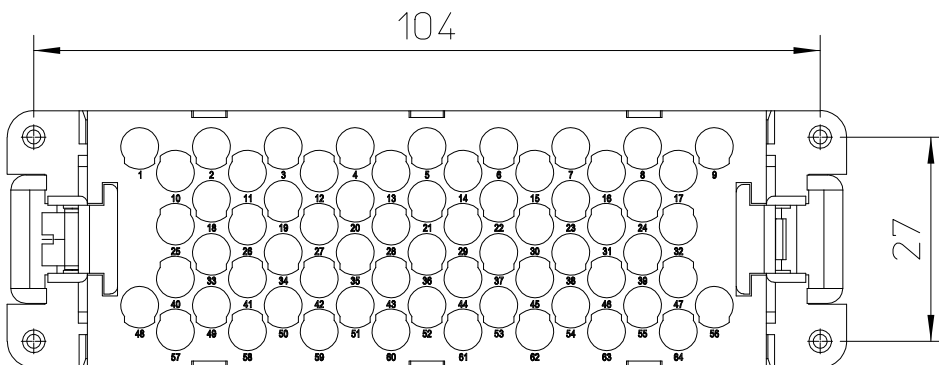

Diritti riservati All rights reserved

<b>dimensions in mm</b>	<b>RQEEM 64</b> <b>Male insert, crimp, 64P 16A 500V High Number Cycles</b>	<b>Scale</b>	
<b>Date</b> 05/01/17		1:1	
<b>Sign.</b> C. Mainini			