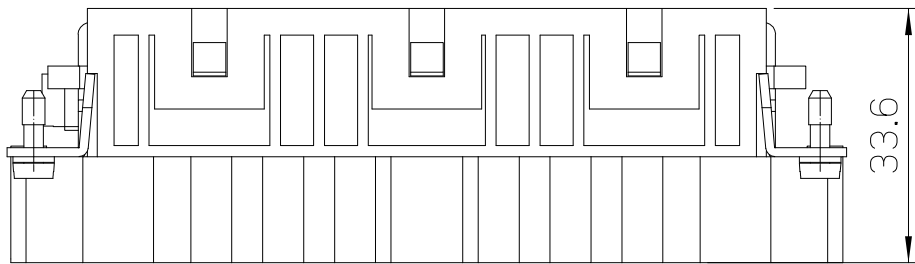

Diritti riservati All rights reserved

<b>dimensions in mm</b>	<b>RQEEM 64</b> <b>Male insert, crimp, 64P 16A 500V High Number Cycles</b>	<b>Scale</b>	
<b>Date</b> 05/01/17		1:1	
<b>Sign.</b> C. Mainini			