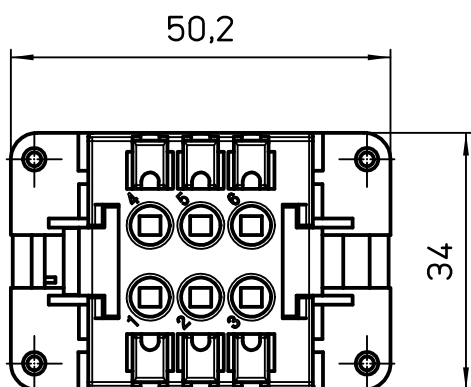

A

A

Diritti riservati All rights reserved

B

B

C

C

REV.	DATE	SIGNATURE		
Dimensions in mm		Simplified representation with dimensions without tolerance		
Original Size A4		RSHF 06 SQUICH female insert, spring, 6P 16A 500V - HNM	Scale 1:1	
Date 28/04/21				
Sign. S. Diasparra				