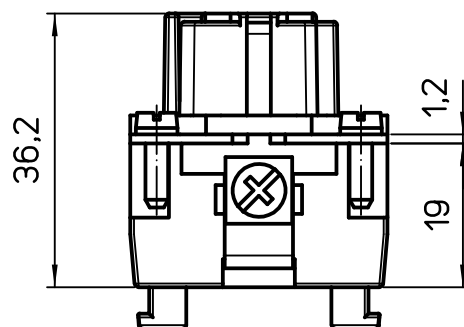

A

A

Diritti riservati All rights reserved

B

B

C

C

REV.	DATE	SIGNATURE		
Dimensions in mm		Simplified representation with dimensions without tolerance		
Original Size A4		RSHF 06 SQUICH female insert, spring, 6P 16A 500V - HNM	Scale 1:1	
Date 28/04/21				
Sign. S. Diasparra				