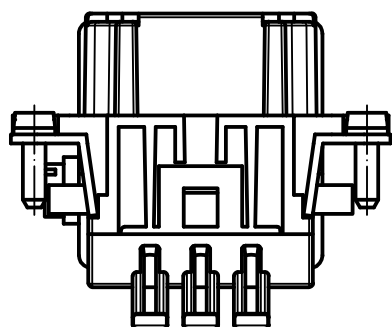

A

A

Diritti riservati All rights reserved

B

B

C

C

REV.	DATE	SIGNATURE		
Dimensions in mm		Simplified representation with dimensions without tolerance		
Original Size A4		RSHF 06 SQUICH female insert, spring, 6P 16A 500V - HNM	Scale 1:1	
Date 28/04/21				
Sign. S. Diasparra				