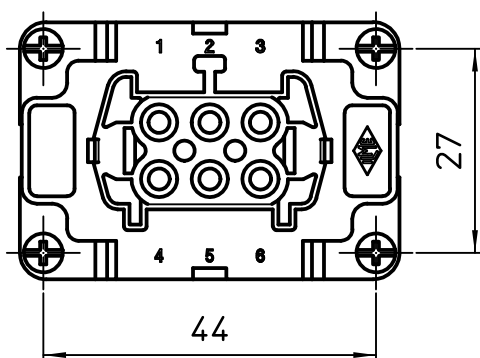

A

A

Diritti riservati All rights reserved

B

B

C

C

REV.	DATE	SIGNATURE		
Dimensions in mm		Simplified representation with dimensions without tolerance		
Original Size A4		RSHF 06 SQUICH female insert, spring, 6P 16A 500V - HNM	Scale 1:1	
Date 28/04/21				
Sign. S. Diasparra				