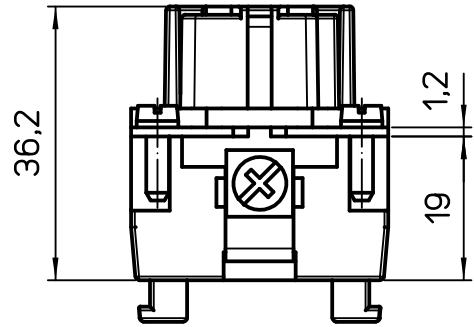

A

A

B

B

C

C

Diritti riservati All rights reserved

REV.	DATE	SIGNATURE		
Dimensions in mm		Simplified representation with dimensions without tolerance		
Original Size A4		RSHF 10		Scale 1:1
Date 28/04/21		SQUICH female insert, spring, 10P 16A 500V - HNM		
Sign. S. Diasparra				