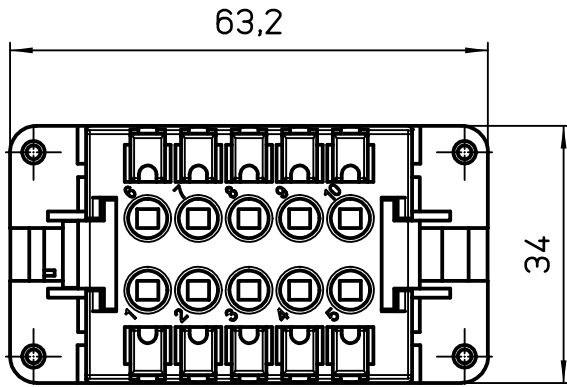

A

A

B

B

C

C

Diritti riservati All rights reserved

REV.	DATE	SIGNATURE		
Dimensions in mm		Simplified representation with dimensions without tolerance		
Original Size A4		RSHF 10		Scale 1:1
Date 28/04/21		SQUICH female insert, spring, 10P 16A 500V - HNM		
Sign. S. Diasparra				