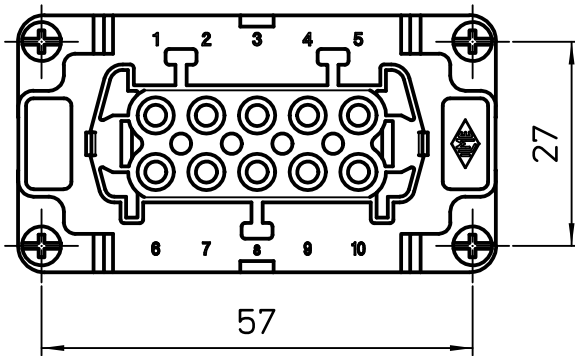

A

A

B

B

C

C

Diritti riservati All rights reserved

REV.	DATE	SIGNATURE		
Dimensions in mm		Simplified representation with dimensions without tolerance		
Original Size A4		RSHF 10		Scale 1:1
Date 28/04/21		SQUICH female insert, spring, 10P 16A 500V - HNM		
Sign. S. Diasparra				