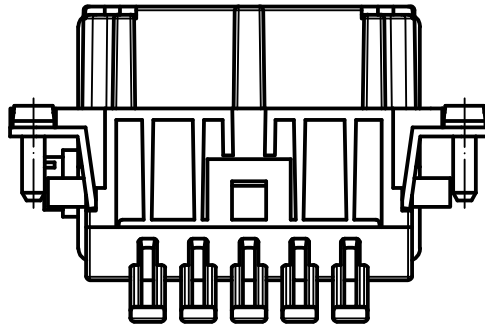

A

A

B

B

C

C

Diritti riservati All rights reserved

REV.	DATE	SIGNATURE		
Dimensions in mm		Simplified representation with dimensions without tolerance		
Original Size A4		RSHF 10		Scale 1:1
Date 28/04/21		SQUICH female insert, spring, 10P 16A 500V - HNM		
Sign. S. Diasparra				