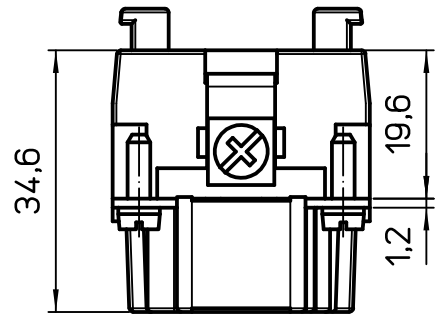

C

C

REV.	DATE	SIGNATURE

Dimensions in mm

Simplified representation with dimensions without tolerance

Original Size A4

Date 28/04/21

Sign. S. Diasparra

RSHM 24

SQUICH male insert, spring, 24P 16A 500V - HNM

Scale 1:1