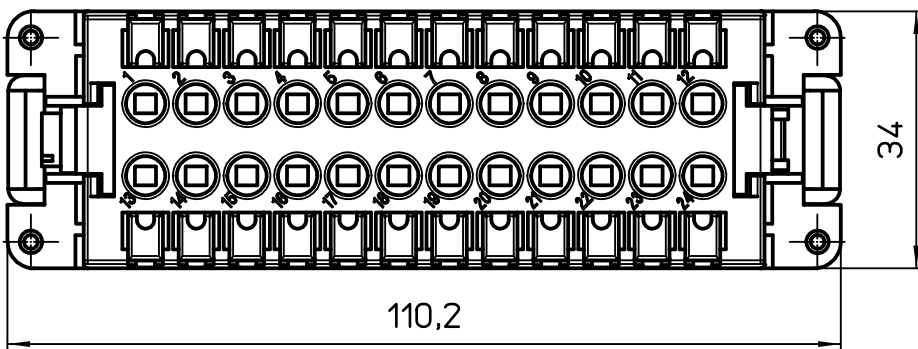

C

C

REV.	DATE	SIGNATURE

Dimensions in mm

Simplified representation with dimensions without tolerance

Original Size A4

Date 28/04/21

Sign. S. Diasparra

RSHM 24

SQUICH male insert, spring, 24P 16A 500V - HNM

Scale 1:1