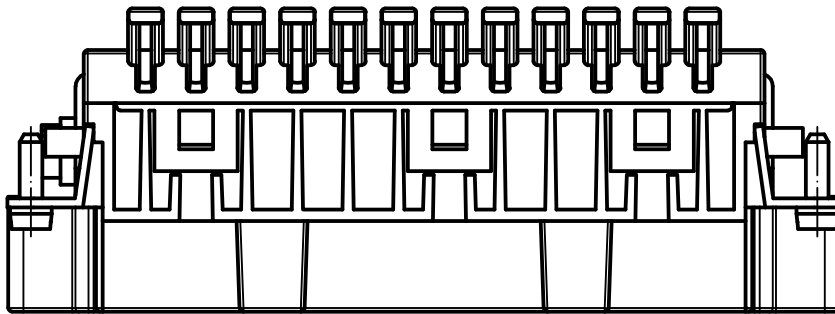

A

A

Diritti riservati All rights reserved

B

B

C

C

REV.	DATE	SIGNATURE

Dimensions in mm

Simplified representation with dimensions without tolerance

Original Size A4

Date 28/04/21

Sign. S. Diasparra

RSHM 24

SQUICH male insert, spring, 24P 16A 500V - HNM

Scale 1:1