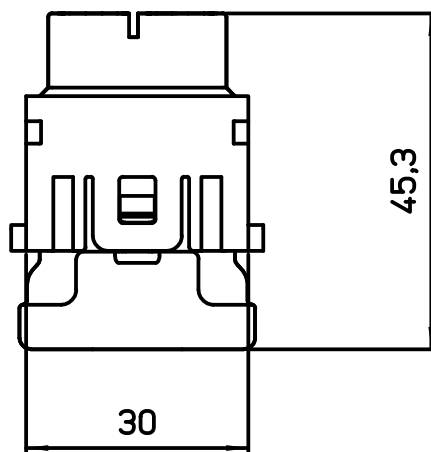

1

2

A

A

B

B

C

C

Diritti riservati

Diritti riservati

REV	DATA	FIRMA	

<b>Dimensions in mm</b>	
Original Size	A4
Date	26/09/19
Sign.	Pitasi B.

Simplified representation with dimensions without tolerance

**RX 08 D5F**  
Female modular, ETHERNET cat. 5e, HNM, 1 cable entry

Scale: 1:1

1

2