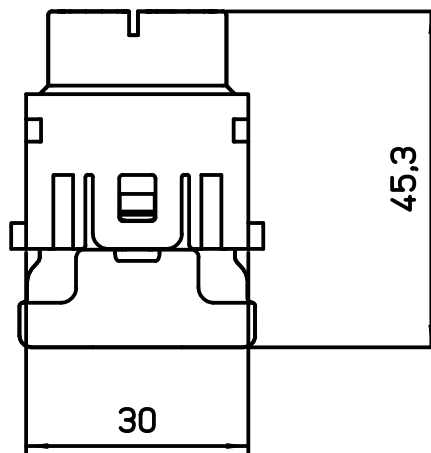

1

2

A

A

B

B

14,7

30

45,3

C

C

All rights reserved

Diritti riservati

REV	DATA	FIRMA	

<b>Dimensions in mm</b>	
Original Size	A4
Date	26/09/19
Sign.	Pitasi B.

Simplified representation with dimensions without tolerance		
RX 08 D5F2		Scale
Female modular, ETHERNET cat. 5e, HNM, 2 cable entry		1:1