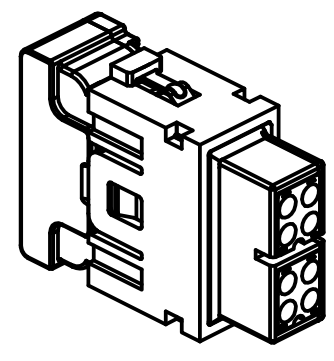

A

A

B

B

C

C

Diritti riservati All rights reserved

REV.	DATE	SIGNATURE

Dimensions in mm	Simplified representation with dimensions without tolerance	
	Original Size A4	RX 08 D5GF
	Date 01/10/20	Female modular, ETHERNET cat. 5e, 1 cable entry, HNM - SHIELD TO FRAME
Sign. S. Diasparra		Scale 1:1