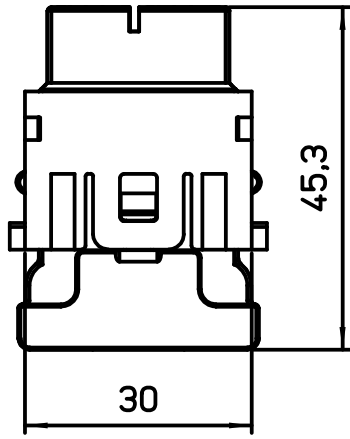

B

C

C

Diritti riservati All rights reserved

REV.	DATE	SIGNATURE

Dimensions in mm	Simplified representation with dimensions without tolerance	
	Original Size A4	RX 08 D5GF
	Date 01/10/20	Female modular, ETHERNET cat. 5e, 1 cable entry, HNM - SHIELD TO FRAME
Sign. S. Diasparra		Scale 1:1