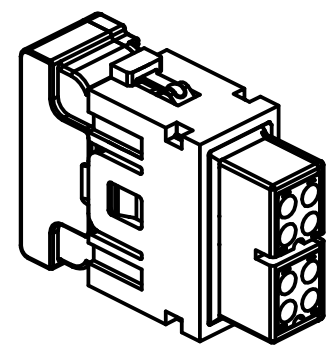

A

A

B

B

C

C

Diritti riservati All rights reserved

REV.	DATE	SIGNATURE

Dimensions in mm	Simplified representation with dimensions without tolerance	
	Original Size A4	RX 08 D5GF2
	Date 01/10/20	Female modular, ETHERNET cat. 5e, 2 cable entries, HNM - SHIELD TO FRAME
Sign. S. Diasparra		Scale 1:1