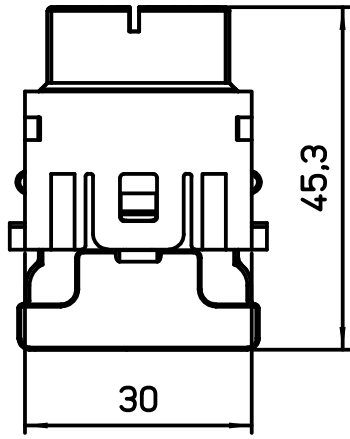

B

C

C

Diritti riservati All rights reserved

REV.	DATE	SIGNATURE

Dimensions in mm	Simplified representation with dimensions without tolerance	
	Original Size A4	RX 08 D5GF2
	Date 01/10/20	Female modular, ETHERNET cat. 5e, 2 cable entries, HNM - SHIELD TO FRAME
Sign. S. Diasparra		Scale 1:1