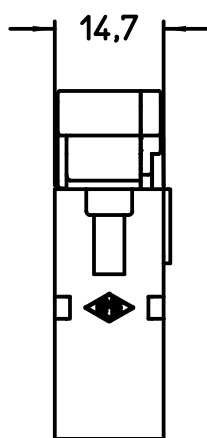

1

2

A

A

B

B

C

C

All rights reserved

Diritti riservati

REV	DATA	FIRMA	

Dimensions in mm	
Original Size	A4
Date	26/09/19
Sign.	Pitasi B.

Simplified representation with dimensions without tolerance

RX 08 D5M
 Male modular, ETHERNET cat. 5e, HNM, 1 cable entry

Scale
 1:1

1

2