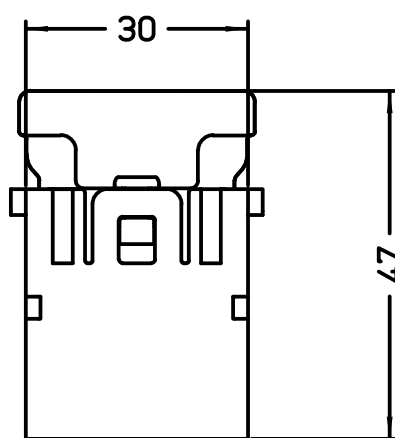

1

2

A

A

B

B

C

C

All rights reserved

Diritti riservati

REV	DATA	FIRMA	

Dimensions in mm	
Original Size	A4
Date	26/09/19
Sign.	Pitasi B.

Simplified representation with dimensions without tolerance

RX 08 D5M
 Male modular, ETHERNET cat. 5e, HNM, 1 cable entry

Scale
 1:1

1

2