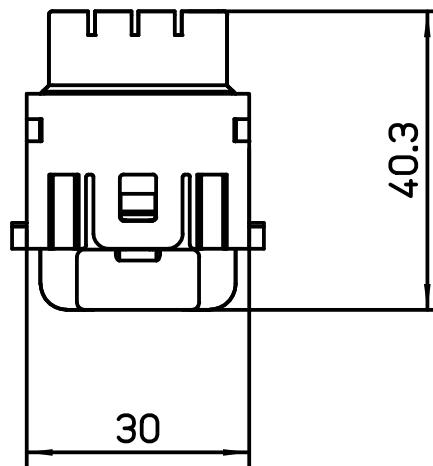

1

2

A

A

B

B

14.7

30

40.3

C

C

Diritti riservati

Diritti riservati

REV	DATA	FIRMA	
-----	------	-------	--

Dimensions in mm	
Original Size A4	
Date	26/09/19
Sign.	Pitasi B.

Simplified representation with dimensions without tolerance

RX 08 16F

Female modular, ETHERNET cat. 6A, HNM

Scale
1:1

1

2