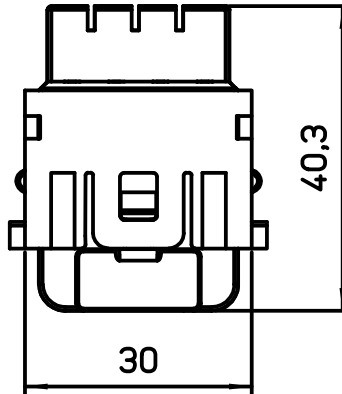

A

B

C

Diritti riservati All rights reserved

REV.	DATE	SIGNATURE

Dimensions in mm	Simplified representation with dimensions without tolerance			
	Original Size A4	RX 08 I6GF		Scale 1:1
	Date 01/10/20	Female modular, ETHERNET cat. 6A, HNM - SHIELD TO FRAME		
Sign. S. Diasparra				