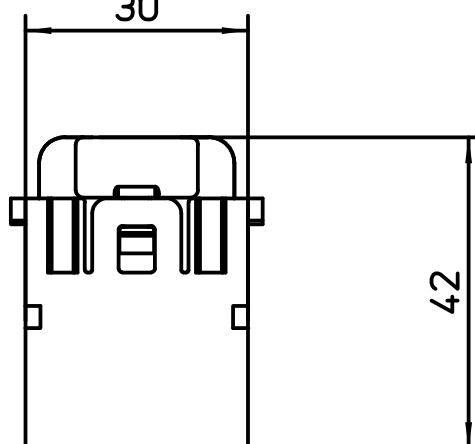

1

2

A

A

14.7

30

42

B

B

C

C

Diritti riservati

All rights reserved

REV	DATA	FIRMA	

<p>Dimensions in mm</p>	Simplified representation with dimensions without tolerance			
	Original Size A4	RX 08 16M		Scale 1:1
	Date 26/09/19	Male modular, ETHERNET cat. 6A, HNM		
Sign. Pitasi B.				