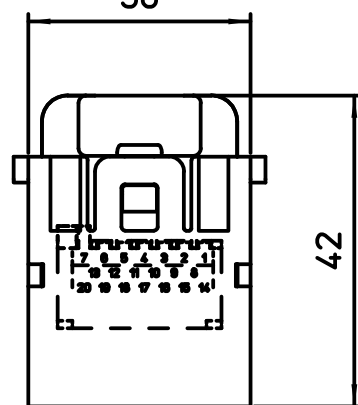

1

2

A

A

14,7

30

42

B

B

C

C

Diritti riservati

All rights reserved

REV	DATA	FIRMA

Dimensions in mm	
Original Size	A4
Date	31/03/20
Sign.	Pitasi B.

Simplified representation with dimensions without tolerance

RX 20S IM
 Male modular, HNM, 5A 32V 0,8kV 3 - SHIELDED

Scale
 1:1

1

2