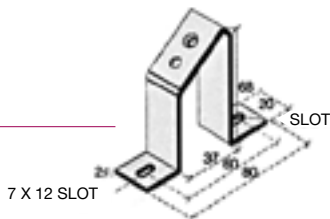

INCLINED BRACKETS ZINC-PLATED BUSBAR HOLDERS

ACCESSORIES FOR RAILS

LINK TO Catalogue: Systems and products for the connection of electrical panels
The catalogue can be downloaded from our website www.cabur.eu

CODE Z121316
ID CODE ACI121316 Quantity per pack 20

Sloping brackets standard busbar holder
H = 58 mm

CODE Z121317
ID CODE ACI121317 Quantity per pack 10

Sloping brackets standard busbar holder
H = 68 mm

CODE Z121318
ID CODE ACI121318 Quantity per pack 10

Sloping brackets standard busbar holder
H = 78 mm

CODE Z121319
ID CODE ACI121319 Quantity per pack 10

Sloping brackets standard busbar holder
H = 88 mm