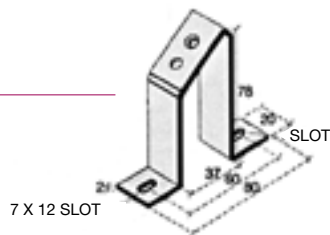

CODE Z121316
ID CODE ACI121316 Quantity per pack 20

Sloping brackets standard busbar holder
H = 58 mm

CODE Z121317
ID CODE ACI121317 Quantity per pack 10

Sloping brackets standard busbar holder
H = 68 mm

CODE Z121318
ID CODE ACI121318 Quantity per pack 10

Sloping brackets standard busbar holder
H = 78 mm

CODE Z121319
ID CODE ACI121319 Quantity per pack 10

Sloping brackets standard busbar holder
H = 88 mm