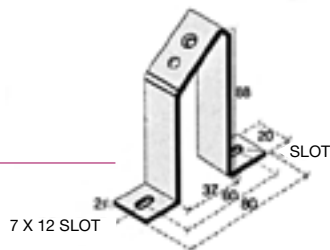

CODE Z121316
ID CODE ACI121316 Quantity per pack 20

Sloping brackets standard busbar holder
H = 58 mm

CODE Z121317
ID CODE ACI121317 Quantity per pack 10

Sloping brackets standard busbar holder
H = 68 mm

CODE Z121318
ID CODE ACI121318 Quantity per pack 10

Sloping brackets standard busbar holder
H = 78 mm

CODE Z121319
ID CODE ACI121319 Quantity per pack 10

Sloping brackets standard busbar holder
H = 88 mm