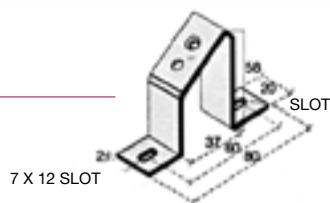

INCLINED BRACKETS ZINC-PLATED BUSBAR HOLDERS

ACCESSORIES FOR RAILS

LINK TO Catalogue: Systems and products for the connection of electrical panels
The catalogue can be downloaded from our website www.cabur.eu

CODE Z121316
ID CODE ACI121316 Quantity per pack 20

Sloping brackets standard busbar holder
H = 58 mm

CODE Z121317
ID CODE ACI121317 Quantity per pack 10

Sloping brackets standard busbar holder
H = 68 mm

CODE Z121318
ID CODE ACI121318 Quantity per pack 10

Sloping brackets standard busbar holder
H = 78 mm

CODE Z121319
ID CODE ACI121319 Quantity per pack 10

Sloping brackets standard busbar holder
H = 88 mm

CODE Z121410
ID CODE ACI121410 Quantity per pack 10

Sloping brackets standard busbar holder
H = 98 mm