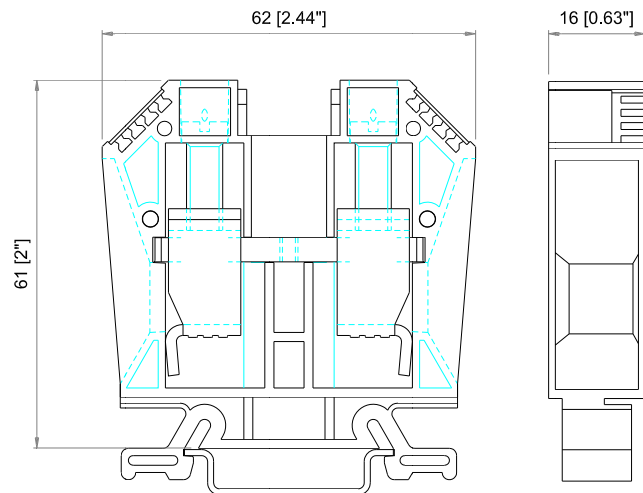

TECHNICAL DATA / DIMENSIONS

Dimensions

Width mm(in.)	16 (0.63)
Length mm(in.)	62 (2.44)
Height mm(in.)	61 (1.93)
Mounting type (EN 60715)	Omega TH35

Technical data

Maximum load current	150A
Insulating material	PA
Self-extinguishing degree acc. to UL94	V2
Rated surge voltage	8kV
Pollution degree	3
Surge voltage category	III
Insulating material group	I
Nominal Voltage	1000V
Nominal Current	150A

Connection data

Conductor cross-section solid min/max	2,50 / 50 mm ²
Conductor cross-section stranded min/max	2,50 / 50 mm ²
AWG min/max	14-1/0AWG
Max conductor cross-section stranded with ferrule with plastic sleeve DIN 46228/4	35 mm ² / L=18 mm

Stripping length	max 17mm / - in
Screw	M6
Tightening torque	2.5Nm / 45 Lb-In

APPROVALS

RINA

EN60947-7-150mm² – 1000V – 150A**EN60068-2-11**

Salt mist test for 96 hours

ENEL DV27**UL1059**
E203985**C22.2 NO 158-10****SCCR** 100kA

AWG 14-1/0 – 600V – 130A

TECHNICAL DRAWINGS

ACCESSORIES

Marking

Item	Description
43059	Single-digit marking tag (5 x 3 mm) - white
43060/0 ÷ 43060/9	Single-digit marking tag (5 x 3 mm) – with marking: 0 ÷ 9
43060/A ÷ 43060/Z	Single-digit marking tag (5 x 3 mm) – with marking: A ÷ Z