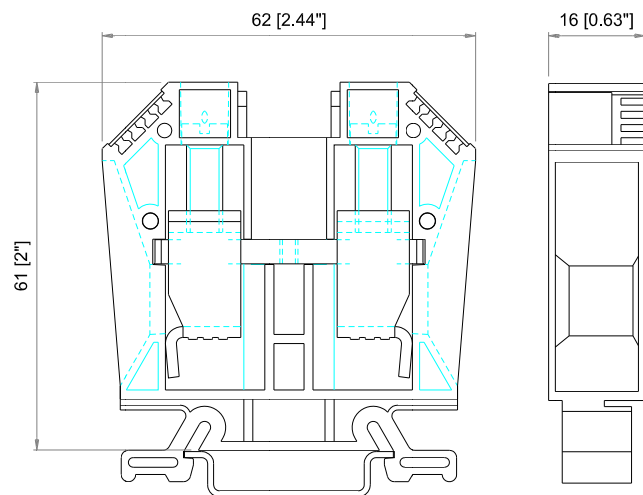

TECHNICAL DATA / DIMENSIONS

Dimensions

Width mm(in.)	16 (0.63)
Length mm(in.)	62 (2.44)
Height mm(in.)	61 (1.93)
Mounting type (EN 60715)	Omega TH35

Technical data

Maximum load current	150A
Insulating material	PA
Self-extinguishing degree acc. to UL94	V2
Rated surge voltage	8kV
Pollution degree	3
Surge voltage category	III
Insulating material group	I
Nominal Voltage	1000V
Nominal Current	150A

Connection data

Conductor cross-section solid min/max	2,50 / 50 mm ²
Conductor cross-section stranded min/max	2,50 / 50 mm ²
AWG min/max	14-1/0AWG
Max conductor cross-section stranded with ferrule with plastic sleeve DIN 46228/4	35 mm ² / L=18 mm

Stripping length	max 17mm / - in
Screw	M6
Tightening torque	2.5Nm / 45 Lb-In

APPROVALS

RINA

EN60947-7-1

50mm² – 1000V – 150A

EN60068-2-11

Salt mist test for 96 hours

ENEL DV27

UL1059
E203985

C22.2 NO 158-10

SCCR 100kA

AWG 14-1/0 – 600V – 130A

TECHNICAL DRAWINGS

ACCESSORIES

Marking

Item	Description
43059	Single-digit marking tag (5 x 3 mm) - white
43060/0 ÷ 43060/9	Single-digit marking tag (5 x 3 mm) – with marking: 0 ÷ 9
43060/A ÷ 43060/Z	Single-digit marking tag (5 x 3 mm) – with marking: A ÷ Z