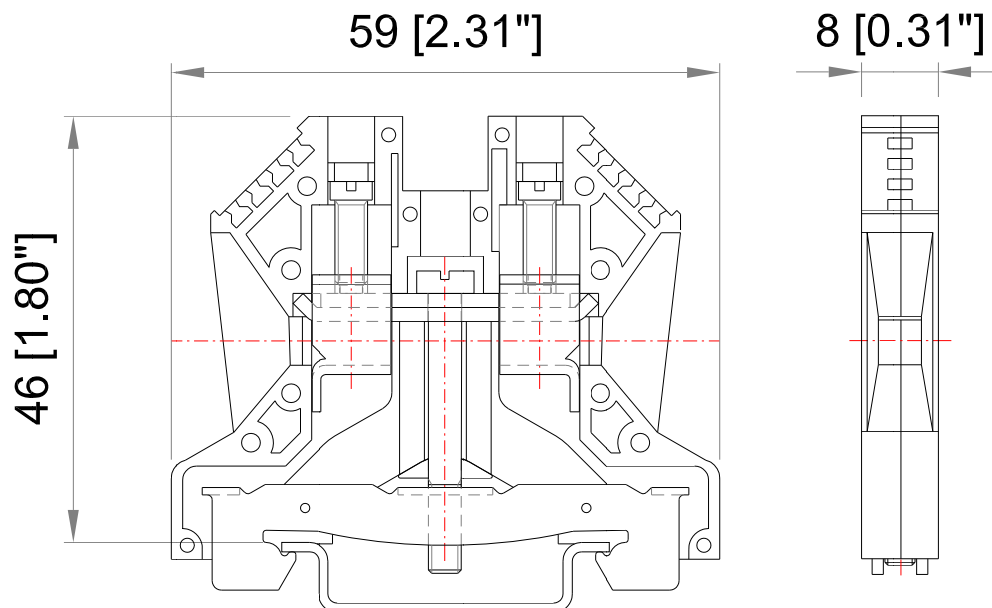

Stripping length	max 10 mm / 0.39 in
Screw	M3
Tightening torque	0,6Nm / 7 Lbln.
Earth Screw	M3,5
Tightening torque	0.6Nm / 7 Lbln.

APPROVALS

RINA

EN60947-7-2   6mm²

EN60068-2-11   Salt mist test for 96 hours

ENEL DV27

UL1059
E203985

C22.2 NO 158-10

AWG 22-8

TECHNICAL DRAWINGS

43450