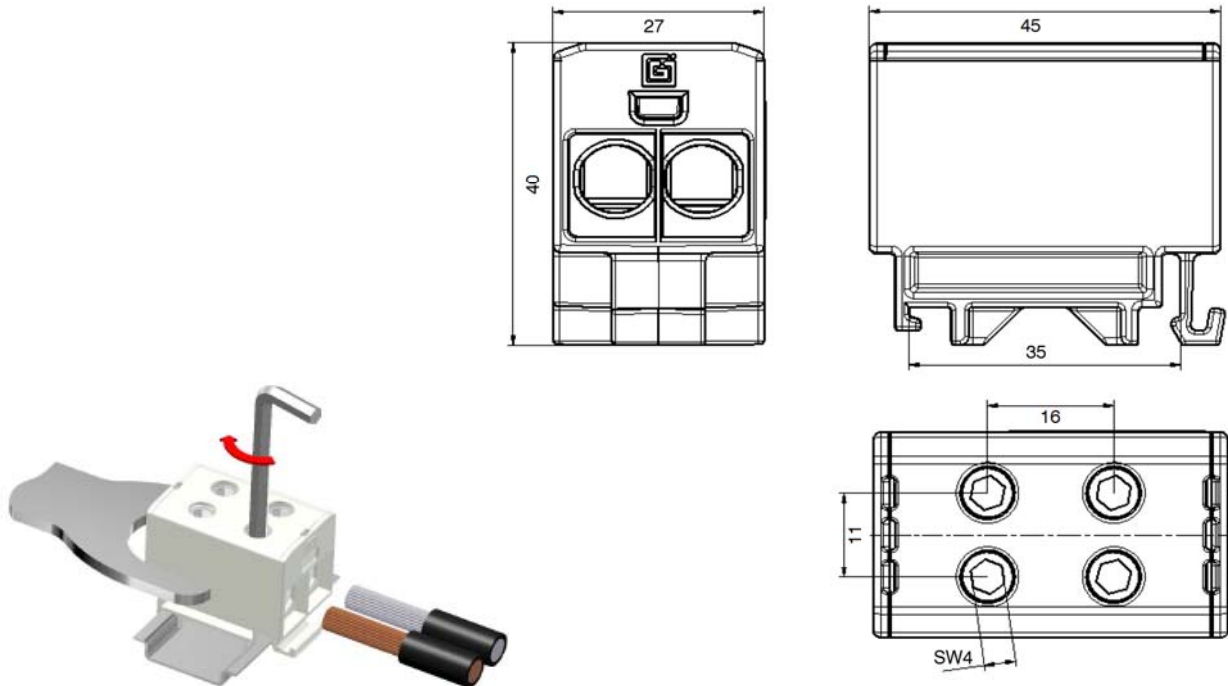

APPROVALS

EN60947-7-1 35mm² – 1000V – 135A (Cu) – 120A (Al)

TECHNICAL DRAWINGS

ACCESSORIES

DIN RAIL system - Mounting and Installation material

Item	Description
43910	Steel Omega rail 35/7,5mm - 2mt length
43910/F	Slotted steel Omega rail 35/7,5mm - 2mt length
43911	Steel Omega rail 35/15mm - 2mt length
43911/F	Slotted steel Omega rail 35/15mm - 2mt length
43028	Angled support bracket
43442	EURO STOP - End bracket width 9
43444	EURO STOP - End bracket width 6

Additional items

	Description
606035 E	Universal terminal blocks for Cu/Al conductors Feed-through terminal block – Yellow-Green
606035 BL	Universal terminal blocks for Cu/Al conductors Feed-through terminal block – Blue