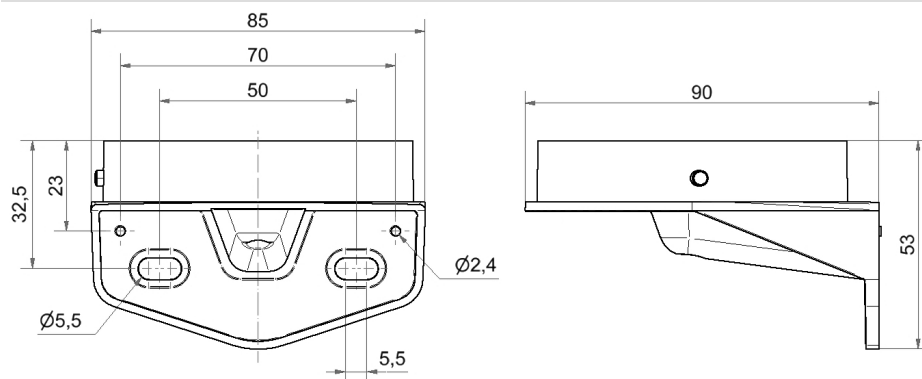

EvoSIGNAL / EvoSIGNAL Accessories

Midi Bracket WM GY

DRAWING

For additional installation and mounting information, refer to the appropriate user guide at www.werma.com. This printed copy is for information only and is subject to alteration.