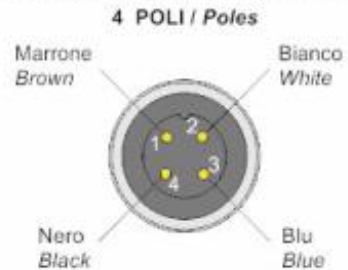

Part number: COC000006 - Model: MOD.10 M12 A CABLARE

Connettore femmina M12 - versione dritta
M12 female connector - straight type

Configurazione e colori - vista lato frontale
Configuration and wires color - front view

Dimension in mm

TECHNICAL CHARACTERISTICS

Connection type:	M12X1
Configuration:	FEMAL
Number of poles:	4
Cable gland:	PG7
Nut fixing material:	PA
Plug material:	PA
Pole material:	NECKELED BRASS
Pole treatment:	OPTALLOY
Rated current:	4A
Rated voltage:	250Vac/dc
IP rating:	IP67
Operating temperature:	-40° ÷ +85°C