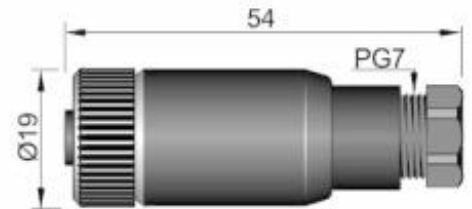

Part number: COC000006 - Model: MOD.10 M12 A CABLARE

Connettore femmina M12 - versione dritta
M12 female connector - straight type

Configurazione e colori - vista lato frontale
Configuration and wires color - front view

Dimension in mm

TECHNICAL CHARACTERISTICS

Connection type:	M12X1
Configuration:	FEMAL
Number of poles:	4
Cable gland:	PG7
Nut fixing material:	PA
Plug material:	PA
Pole material:	NECKELED BRASS
Pole treatment:	OPTALLOY
Rated current:	4A
Rated voltage:	250Vac/dc
IP rating:	IP67
Operating temperature:	-40° ÷ +85°C

MORE THAN SENSORS

Part number: COC000006 - Model: MOD.10 M12 A CABLARE