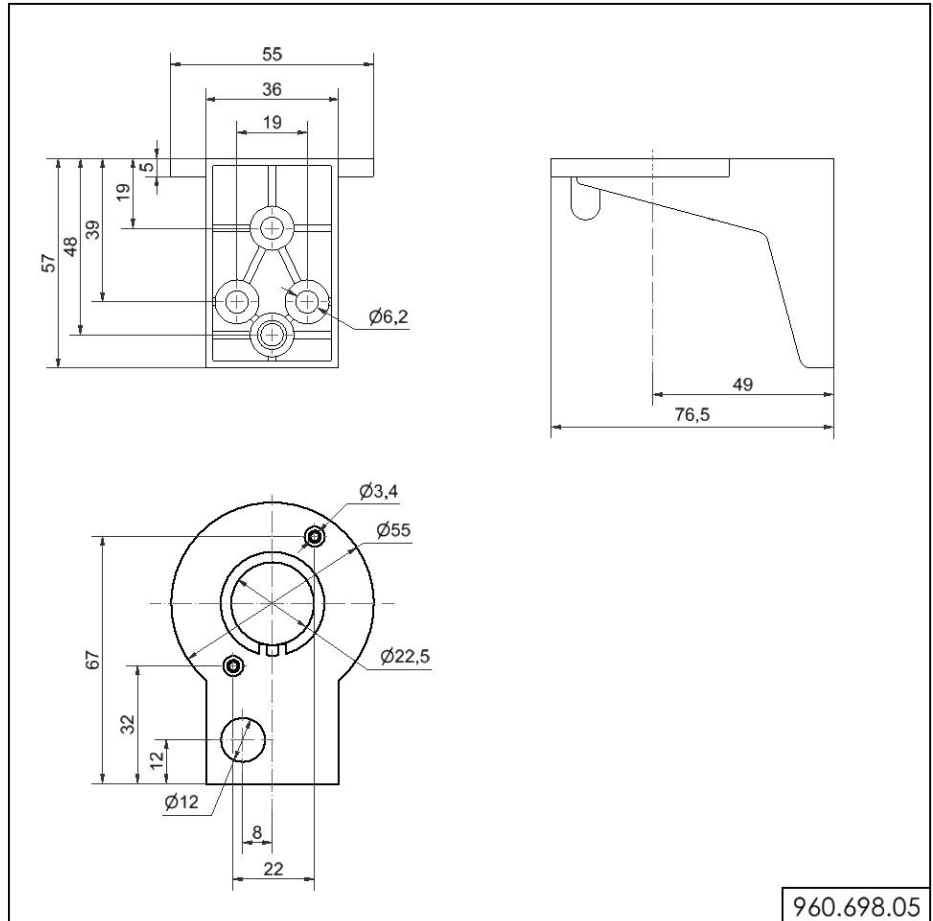

KOMPAKT 37 / Accessories
Fixing bracket BK

DRAWING

960.698.05

For additional installation and mounting information, refer to the appropriate user guide at www.werma.com. This printed copy is for information only and is subject to alteration.