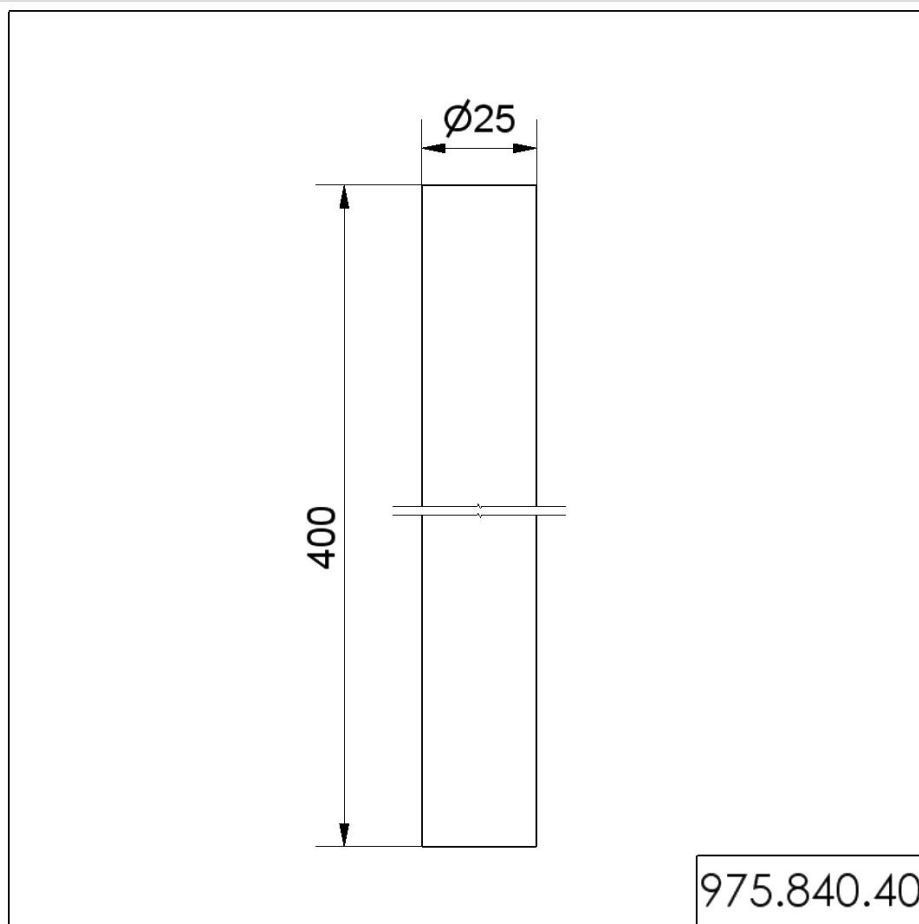

KombiSIGN 50 / Accessories

Tube D25mm 400mm long SR

Part No.: 975.840.40

MECHANICAL DATA	
Height	400 mm
Diameter	25 mm
Materials	Aluminium
Housing colour	Silver
Weight with packaging	120 g
Product weight	120 g

Tube D25mm 400mm long SR

DRAWING

For additional installation and mounting information, refer to the appropriate user guide at www.werma.com. This printed copy is for information only and is subject to alteration.