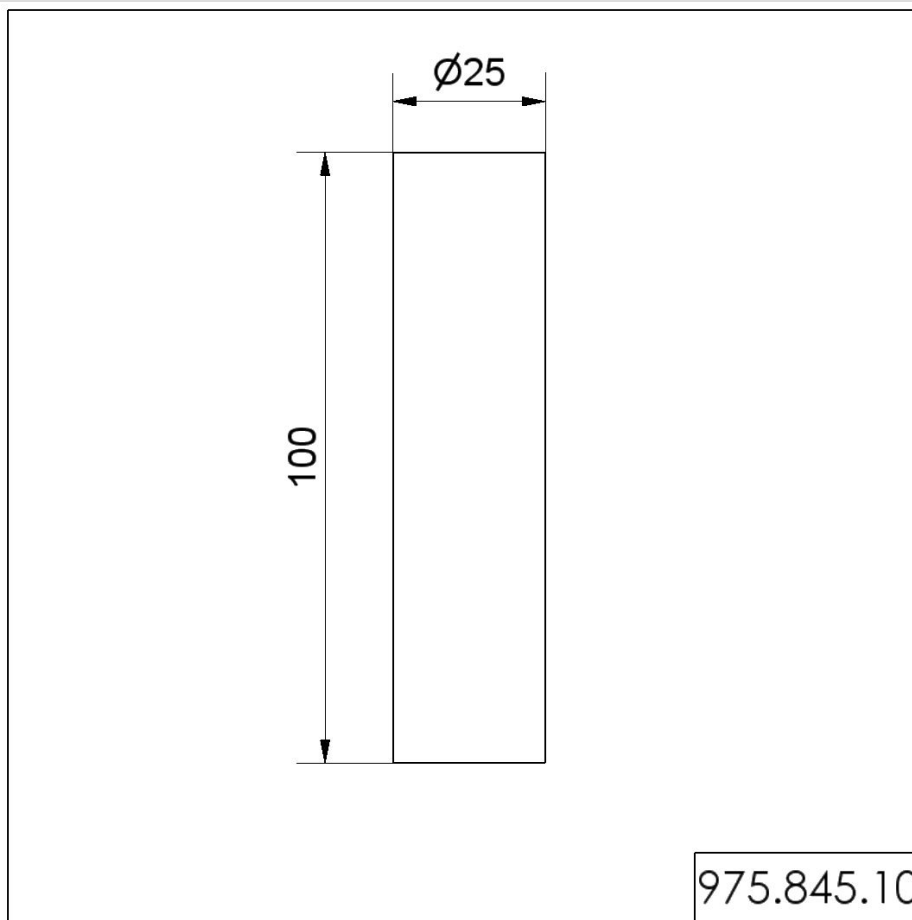

KombiSIGN 50 / Accessories

Tube D25mm 100mm long SR

Part No.: 975.845.10

MECHANICAL DATA	
Height	100 mm
Diameter	25 mm
Materials	Aluminium
Housing colour	Silver
Weight with packaging	30 g
Product weight	30 g

Tube D25mm 100mm long SR

DRAWING

For additional installation and mounting information, refer to the appropriate user guide at www.werma.com. This printed copy is for information only and is subject to alteration.