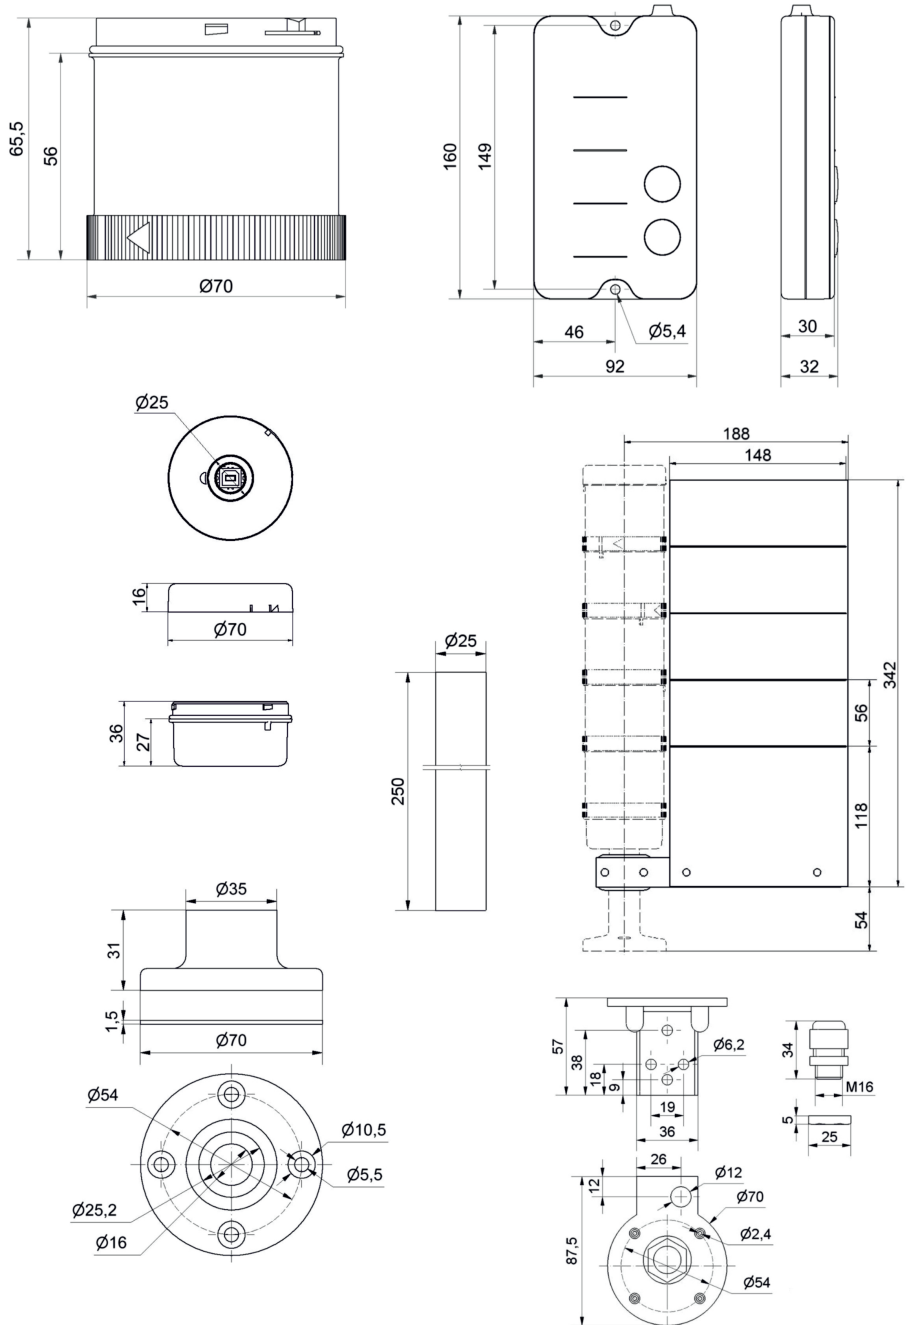

Signal tower / Pre-assembled Signal Tower
SignalSET Wireless USB

DRAWING

! For additional installation and mounting information, refer to the appropriate user guide at www.werma.com. This printed copy is for information only and is subject to alteration.