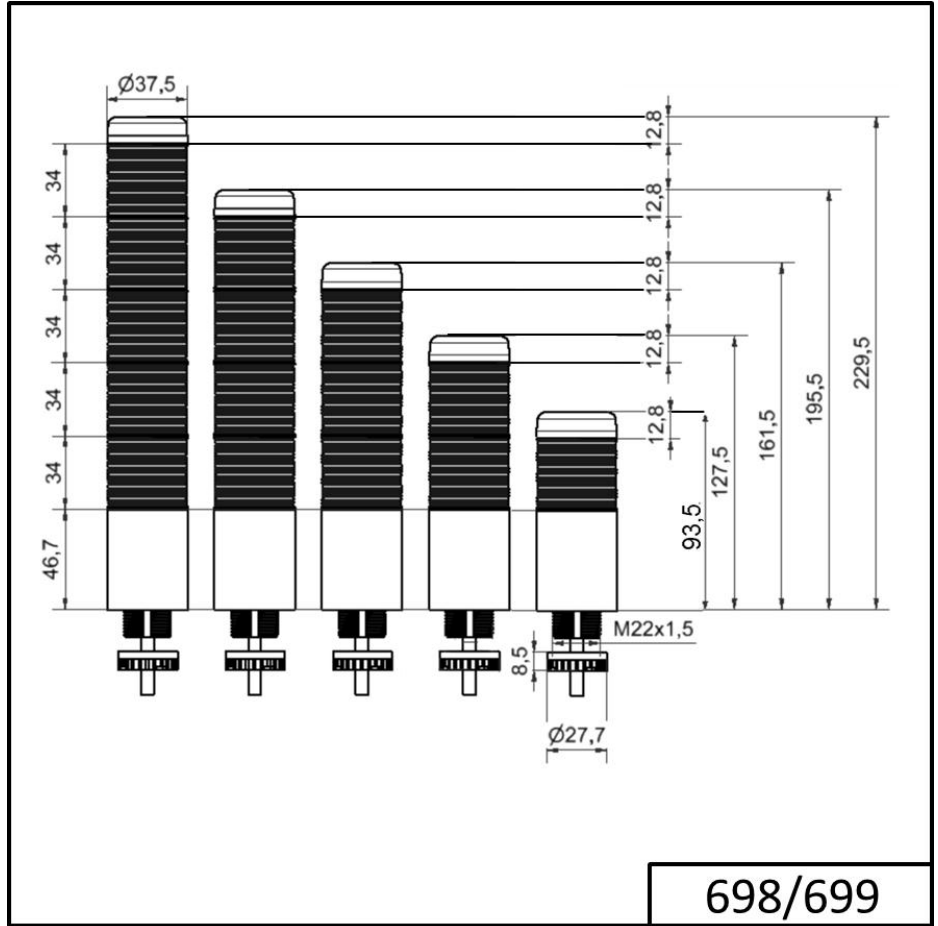

Completely pre-assembled Signal Towers / KOMPAKT 37
K37 cable EM 24VAC/DC BU/GN/YE/RD

DRAWING

698/699

! For additional installation and mounting information, refer to the appropriate user guide at www.werma.com. This printed copy is for information only and is subject to alteration.