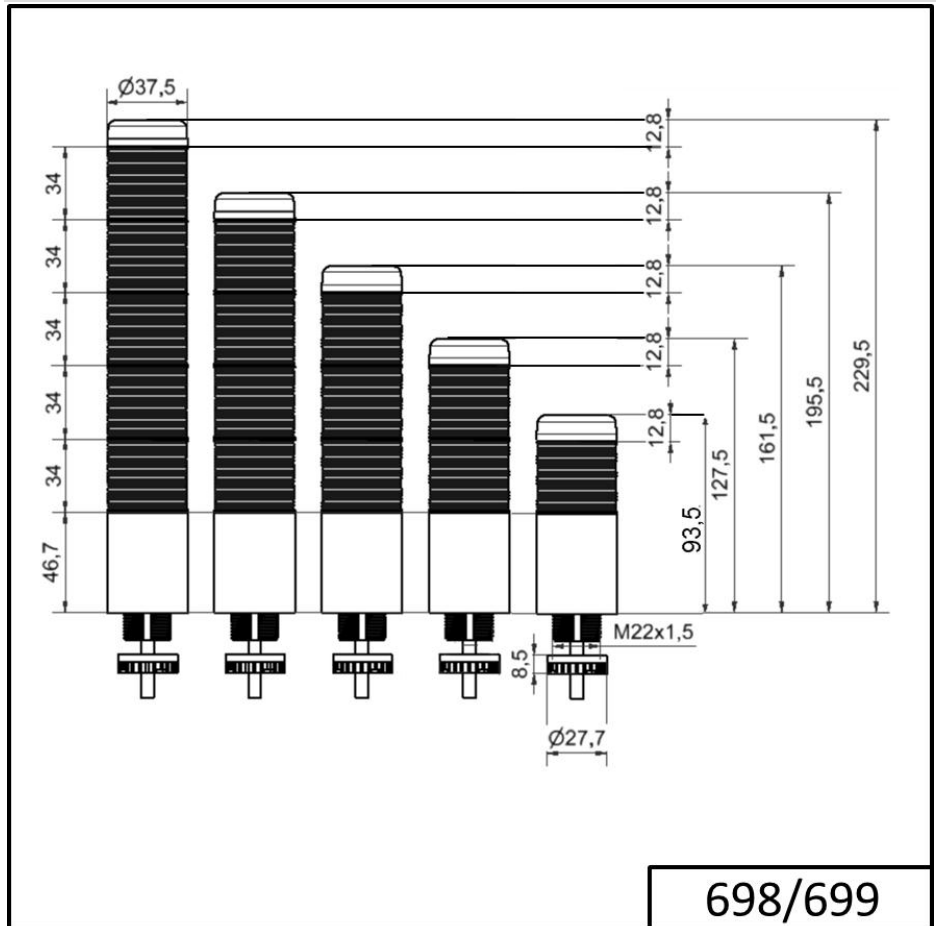

Completely pre-assembled Signal Towers / KOMPAKT 37
K37 cable EM 24VAC/DC BU/WH/GN/YE/RD

DRAWING

! For additional installation and mounting information, refer to the appropriate user guide at www.werma.com. This printed copy is for information only and is subject to alteration.