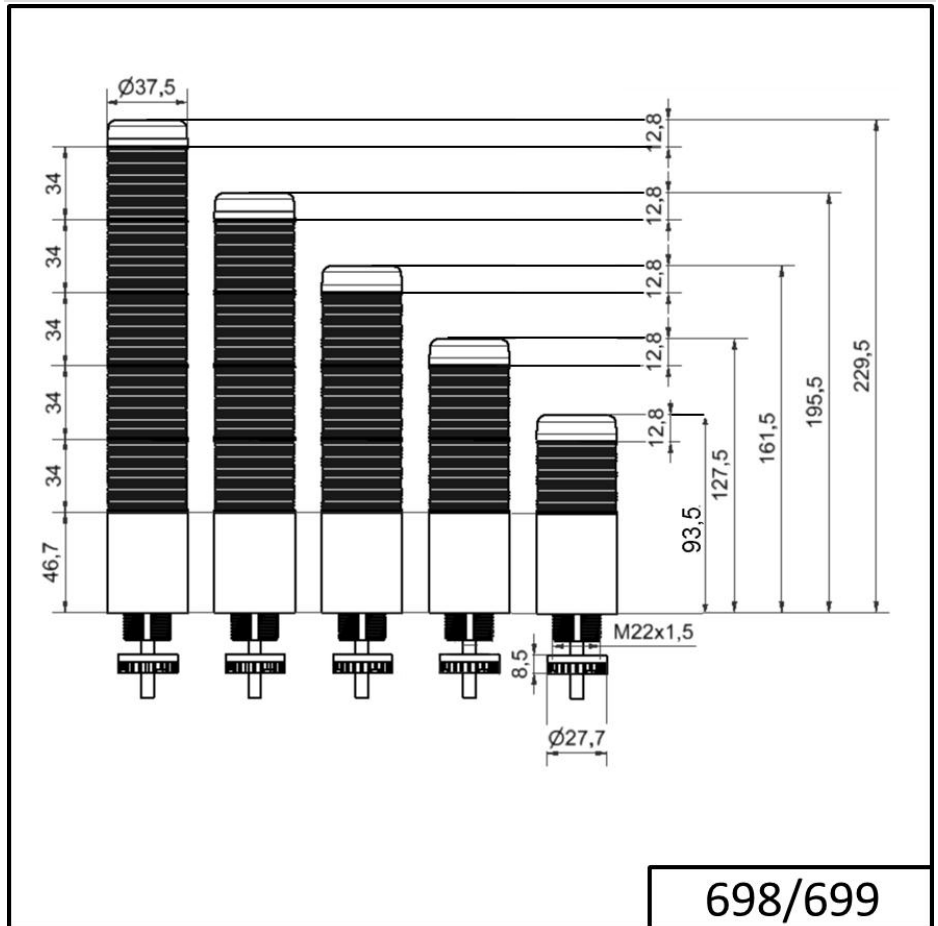

Completely pre-assembled Signal Towers / KOMPAKT 37
K37 plug EM Pulse tone 24VAC/DC WH/GN/YE

DRAWING

! For additional installation and mounting information, refer to the appropriate user guide at www.werma.com. This printed copy is for information only and is subject to alteration.