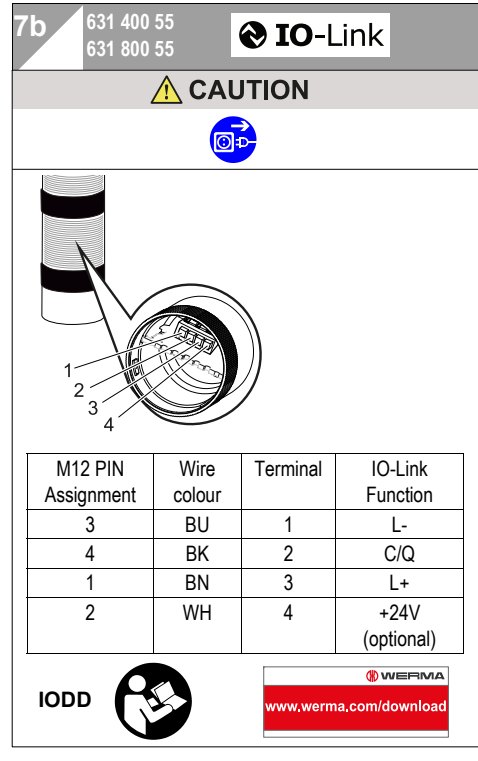

Volume

Tone	Code 1234	Tone type	Frequencies	Pulse
000x			89 dB	95 dB