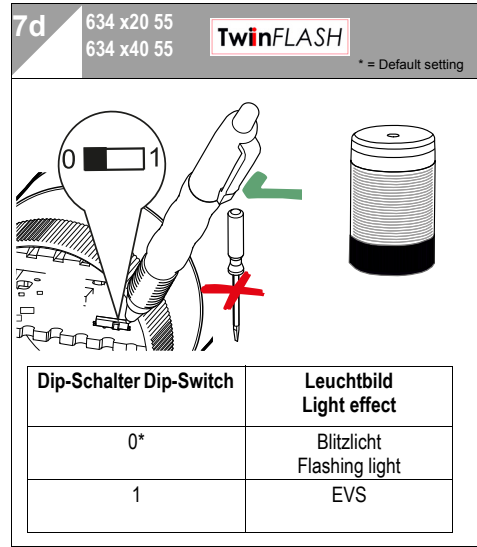

Volume

Tone	Code 1234	Tone type	Frequencies	Pulse
000x			89 dB	95 dB