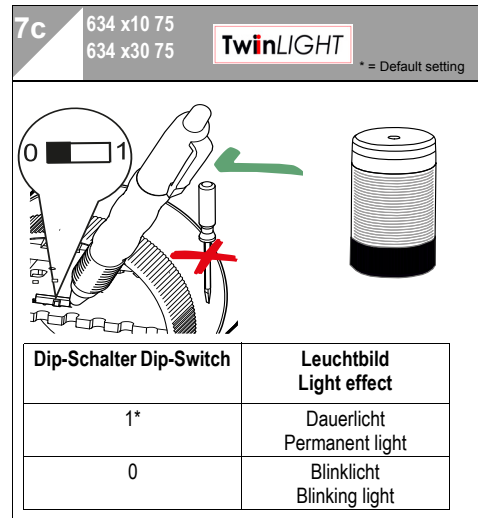

Volume

Tone	Code 1234	Tone type	Frequencies	Pulse
000x			89 dB	95 dB