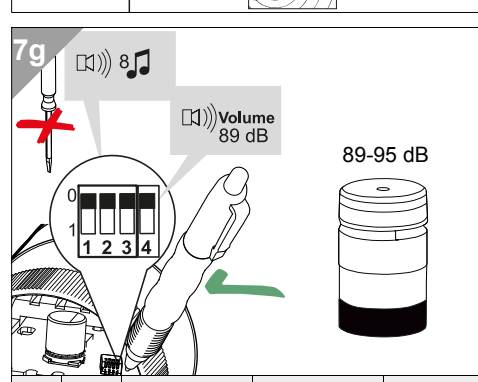

WARNING

max. 89-95dB

Tone	Code 1234	Tone type	Frequencies	Pulse
1	000x	Dauerton continuous,	4300 Hz	
2	100x	Dauerton continuous,	2100 Hz	
3	010x	pulsierend, pulse	4300 Hz	1 Hz
4	110x	pulsierend, pulse	2100 Hz	1 Hz
5	001x	pulsierend, pulse	4300 Hz	420 Hz
6	101x	pulsierend, pulse	2100 Hz	420 Hz
7	011x	pulsierend, pulse	4300 Hz	20 Hz
8	111x	Sweep	2100-4300 Hz	