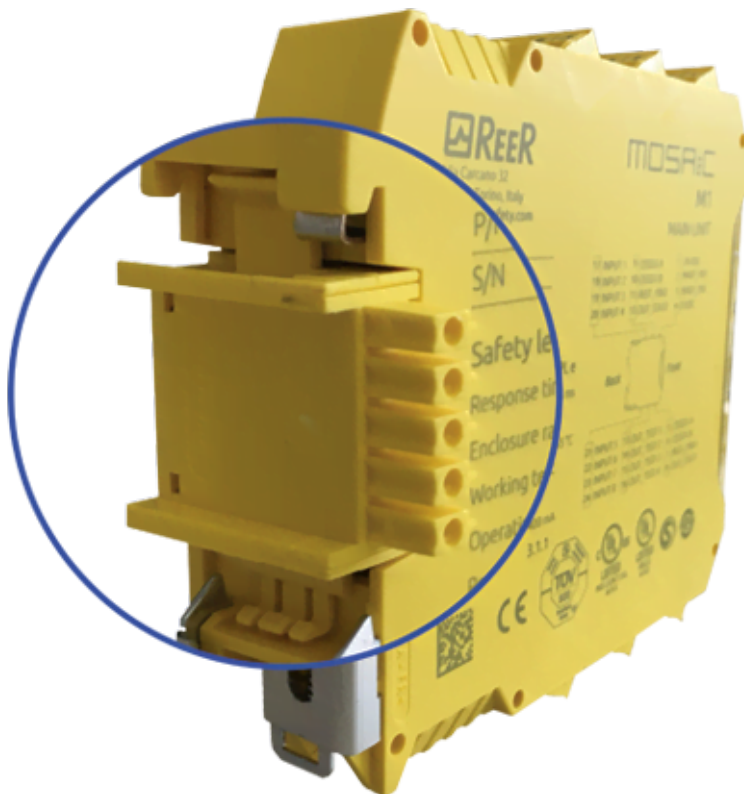

## **MOSAIC MSC**

Order Code: 1100061

Safety Communication Connector (T-Bus)

### **Technical Description**

Allows communication between the various units through a proprietary high-speed safety bus

## Features

Packaging dimensions HxLxW  
(mm) 20 x 105 x 50

Product class C

Custom tariff 85366990