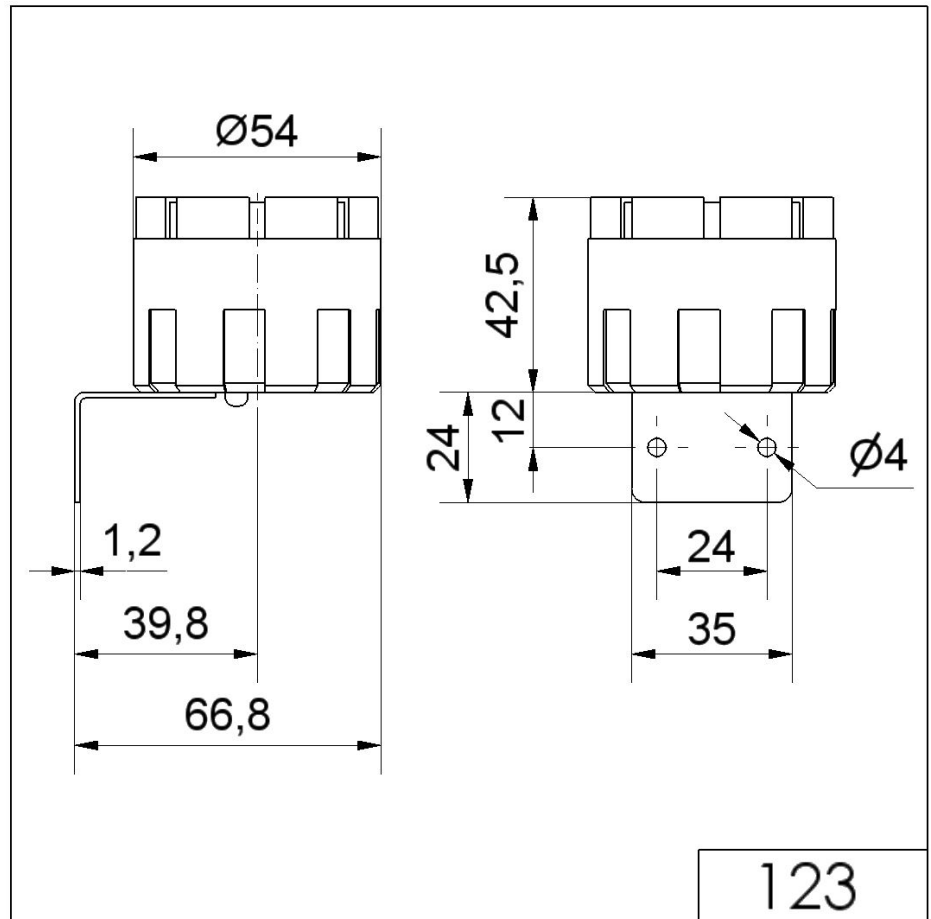

Midi Horns and Sirens / Electronic Siren 123

Electr. Siren WM alternating 24VDC BK

DRAWING

For additional installation and mounting information, refer to the appropriate user guide at www.werma.com. This printed copy is for information only and is subject to alteration.