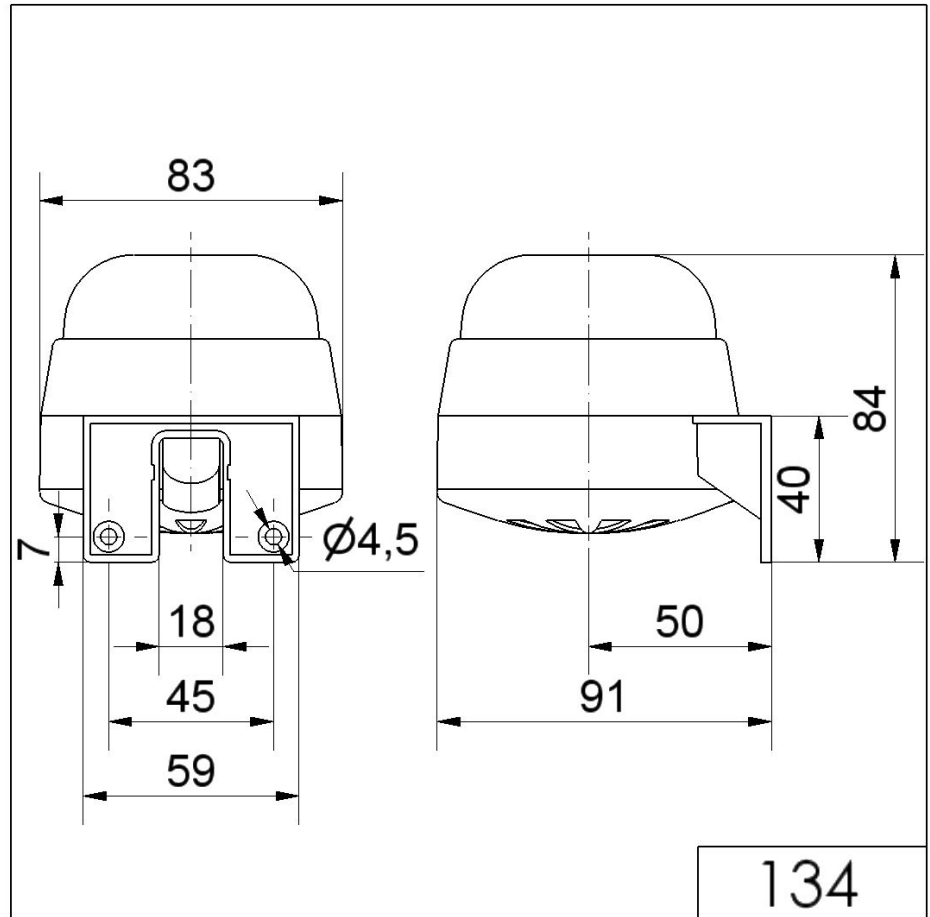

Midi Horns and Sirens / Multi-Tone Sounder 134
Multi-t.sounder WM 8 tne 24VAC/DC GY

DRAWING

! For additional installation and mounting information, refer to the appropriate user guide at www.werma.com. This printed copy is for information only and is subject to alteration.