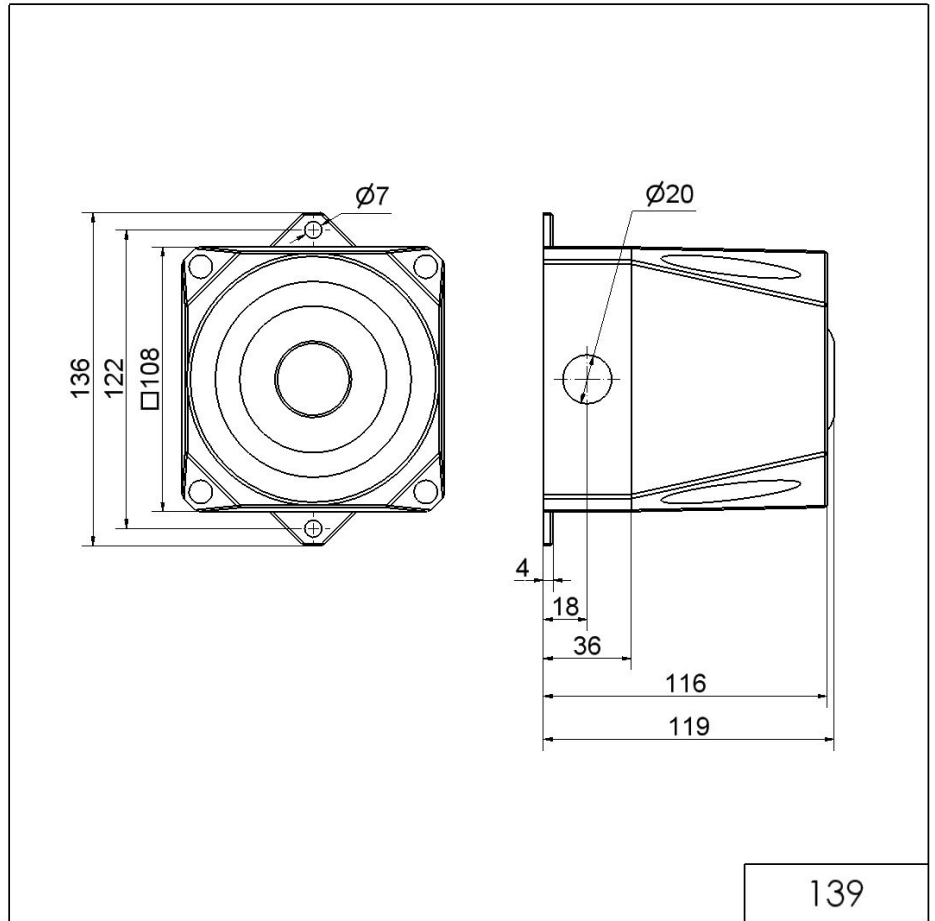

Horns and Sirens / Heavy-Duty multi-tone sounder
Multi-t.sounder WM 32 tne 9-60VDC RD

DRAWING

For additional installation and mounting information, refer to the appropriate user guide at www.werma.com. This printed copy is for information only and is subject to alteration.