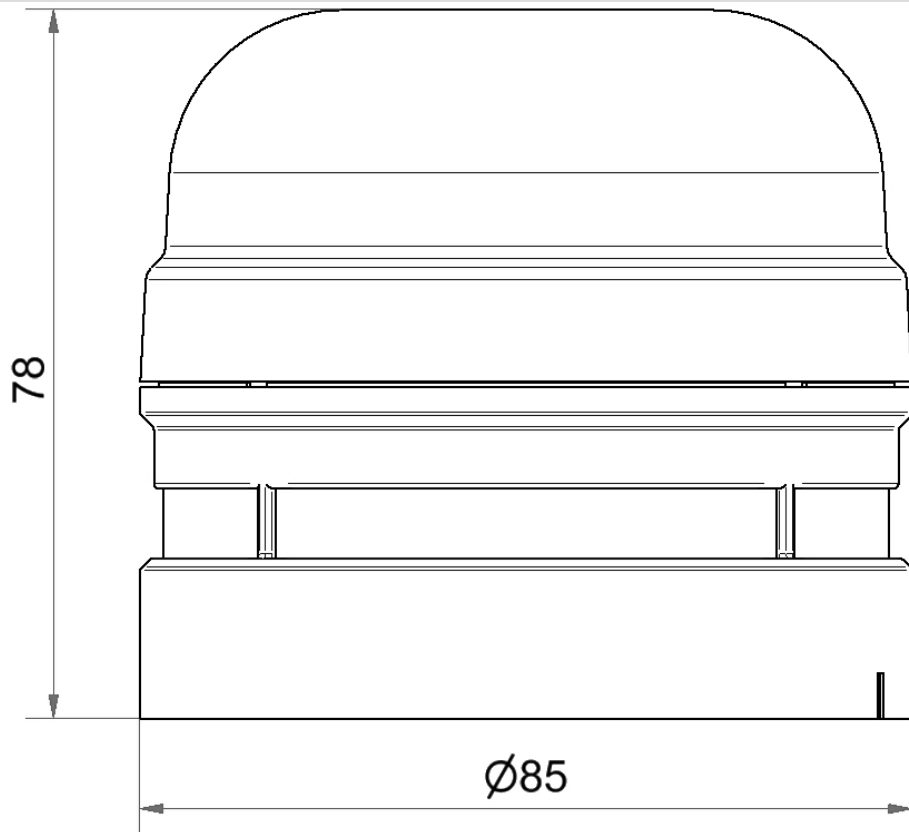

Midi Horns and Sirens / EvoSIGNAL

Midi Sounder 12/24VAC/DC GY

DRAWING

! For additional installation and mounting information, refer to the appropriate user guide at www.werma.com. This printed copy is for information only and is subject to alteration.