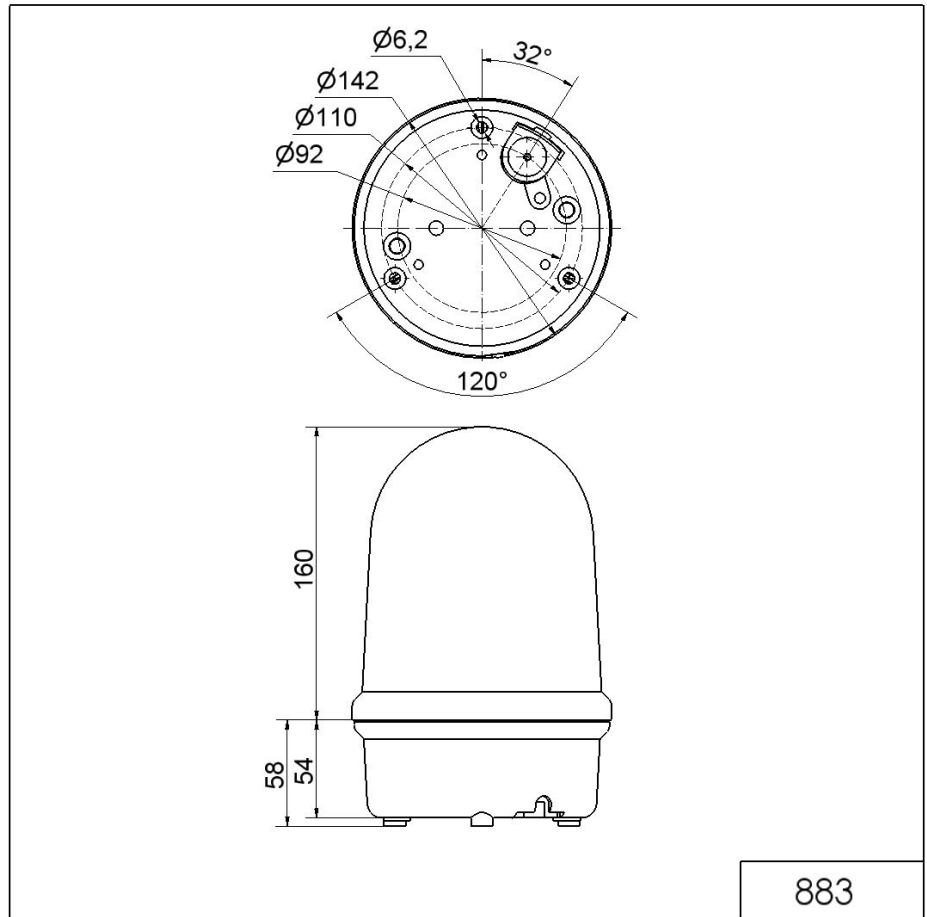

Maxi free-standing Beacons / Rotating Mirror Light 883
Rotating Mirror Beacon LED 115-230VAC GN

DRAWING

! For additional installation and mounting information, refer to the appropriate user guide at www.werma.com. This printed copy is for information only and is subject to alteration.