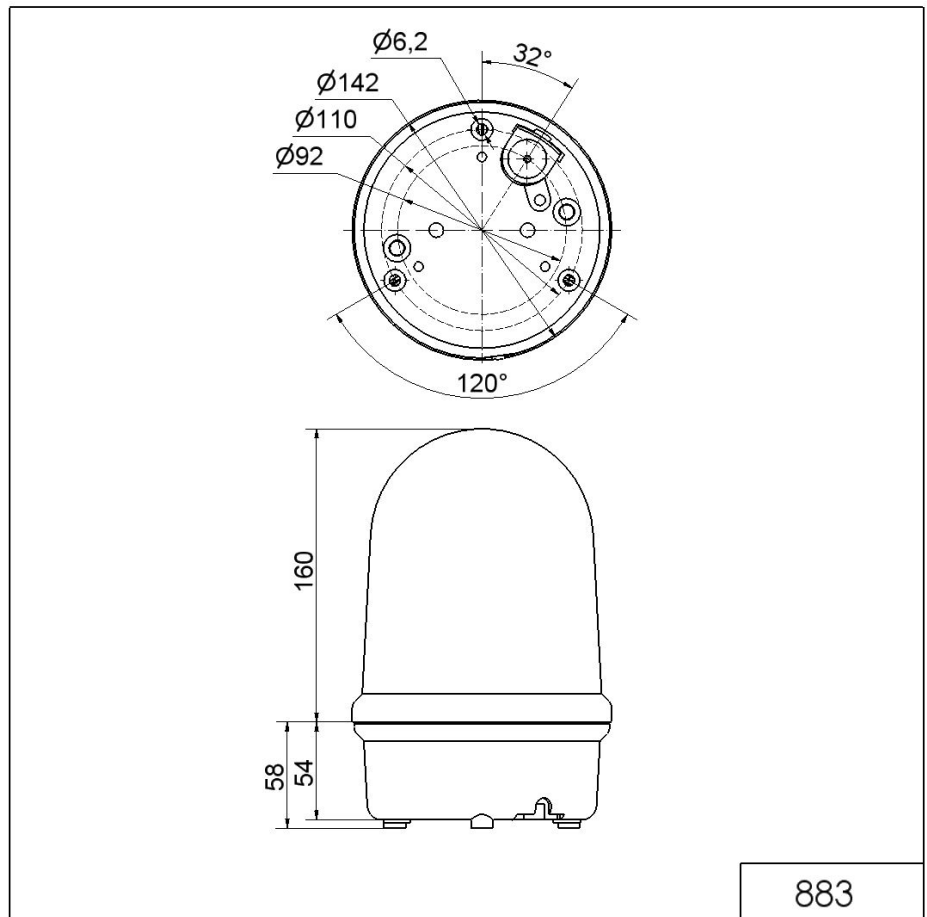

Maxi free-standing Beacons / Rotating Mirror Light 883
Rotating Mirror Beacon LED 115-230VAC YE

DRAWING

For additional installation and mounting information, refer to the appropriate user guide at www.werma.com. This printed copy is for information only and is subject to alteration.