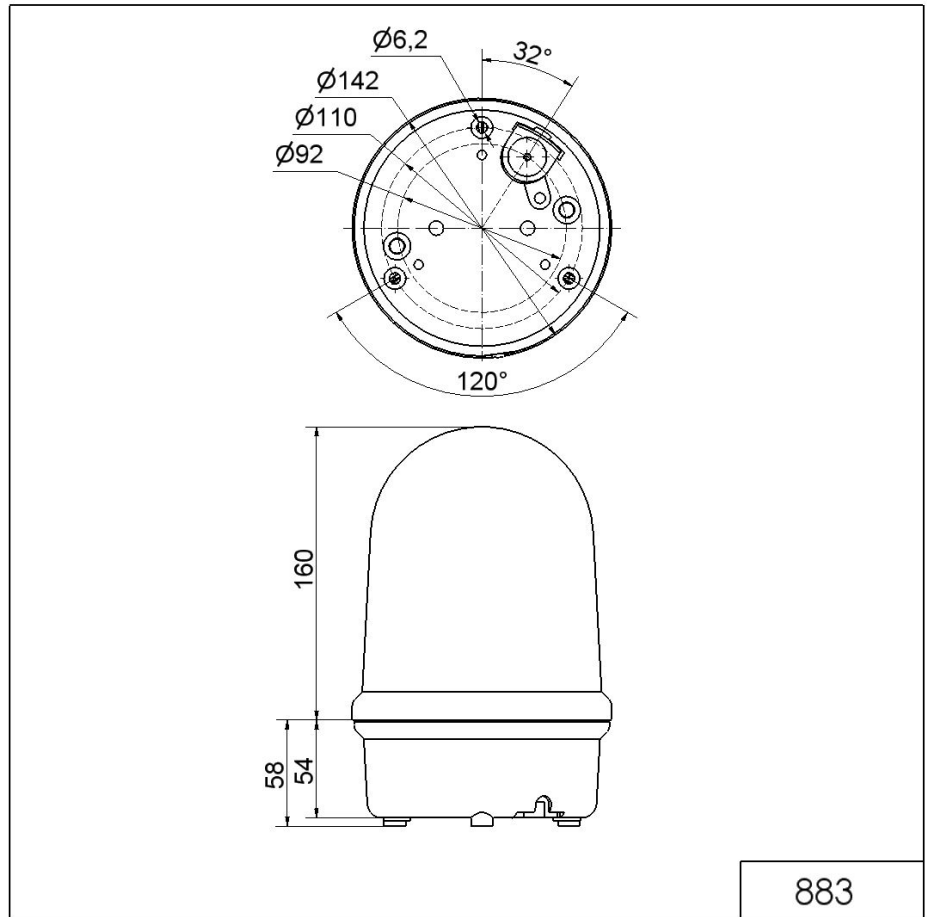

Maxi free-standing Beacons / Rotating Mirror Light 883

Rotating Mirror Beacon LED 115-230VAC BU

DRAWING

For additional installation and mounting information, refer to the appropriate user guide at www.werma.com. This printed copy is for information only and is subject to alteration.