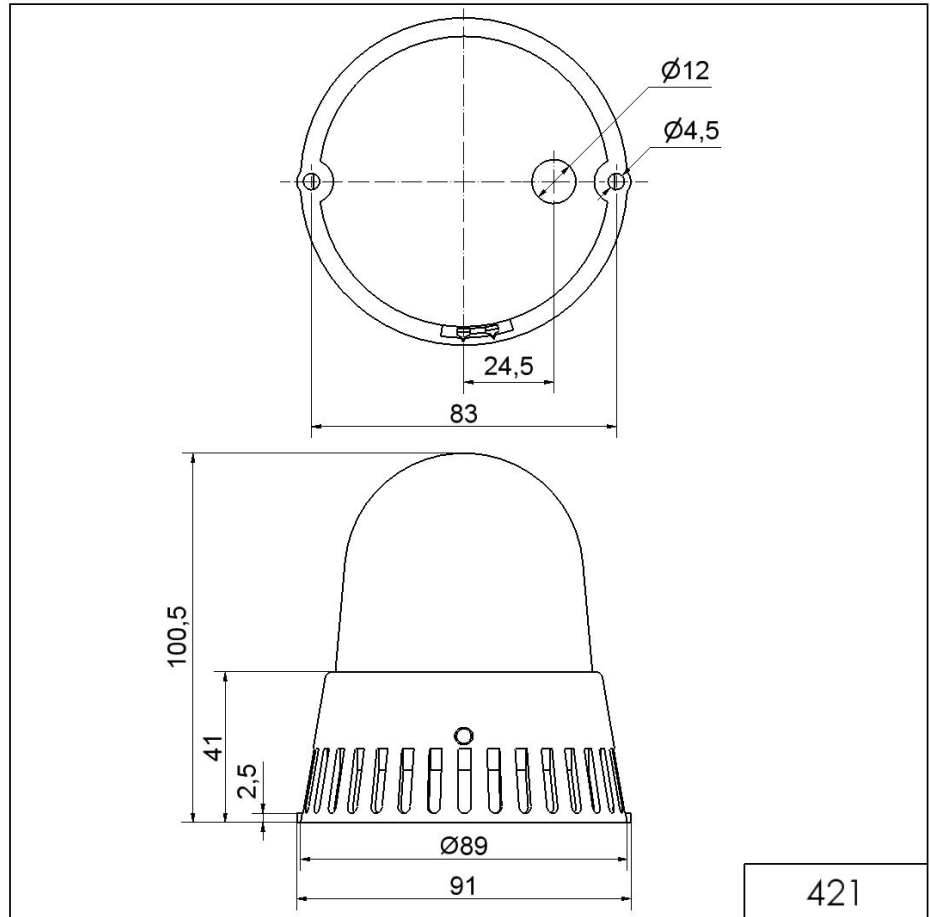

Mini / Flash/Multi-Tone Sounder 421

Flash/Sounder BM 8 tne 24VAC/DC YE

ACUSTICAL DATA	
Volume/dB(max) at 1m distance	105,0 dB (A)
Acoustic signal image	Multi-tone
Number of tones	8 tone

DRAWING

! For additional installation and mounting information, refer to the appropriate user guide at www.werma.com. This printed copy is for information only and is subject to alteration.