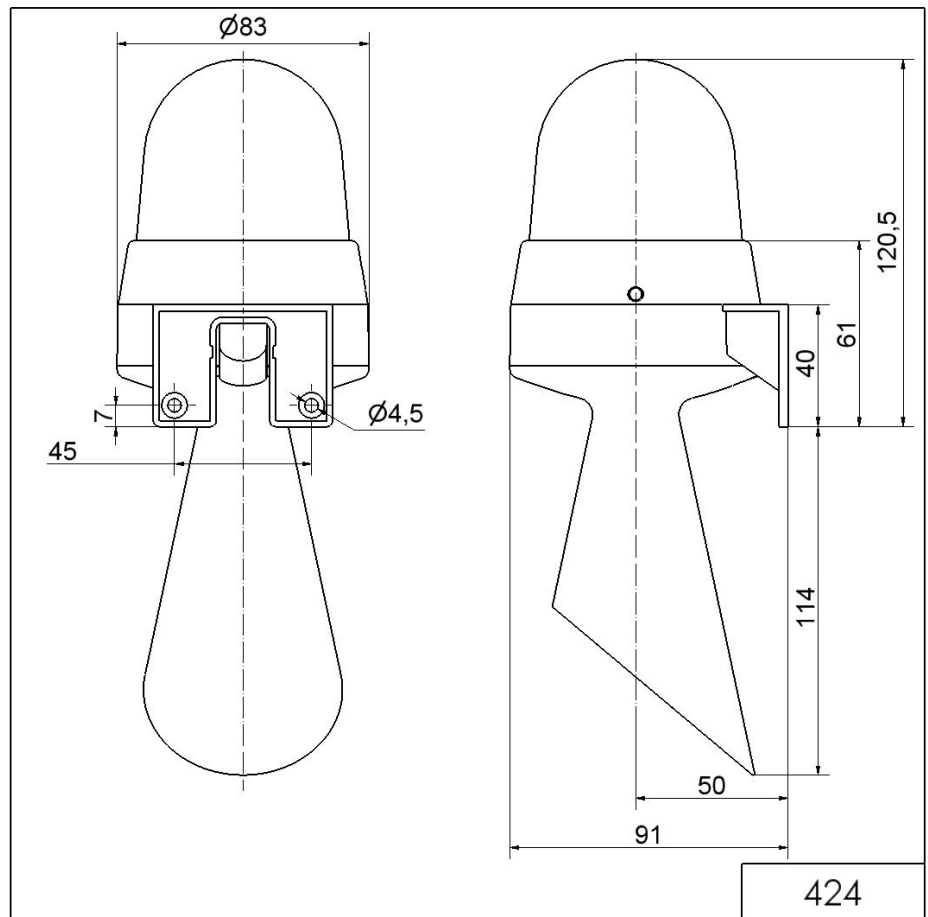

Mini / LED/Horn 424

LED Horn WM Contin. tone 230VAC RD

Volume/dB(max) at 1m distance	98,0 dB (A)
Acoustic signal image	Continuous tone
Audio frequency	110 Hz

DRAWING

! For additional installation and mounting information, refer to the appropriate user guide at www.werma.com. This printed copy is for information only and is subject to alteration.