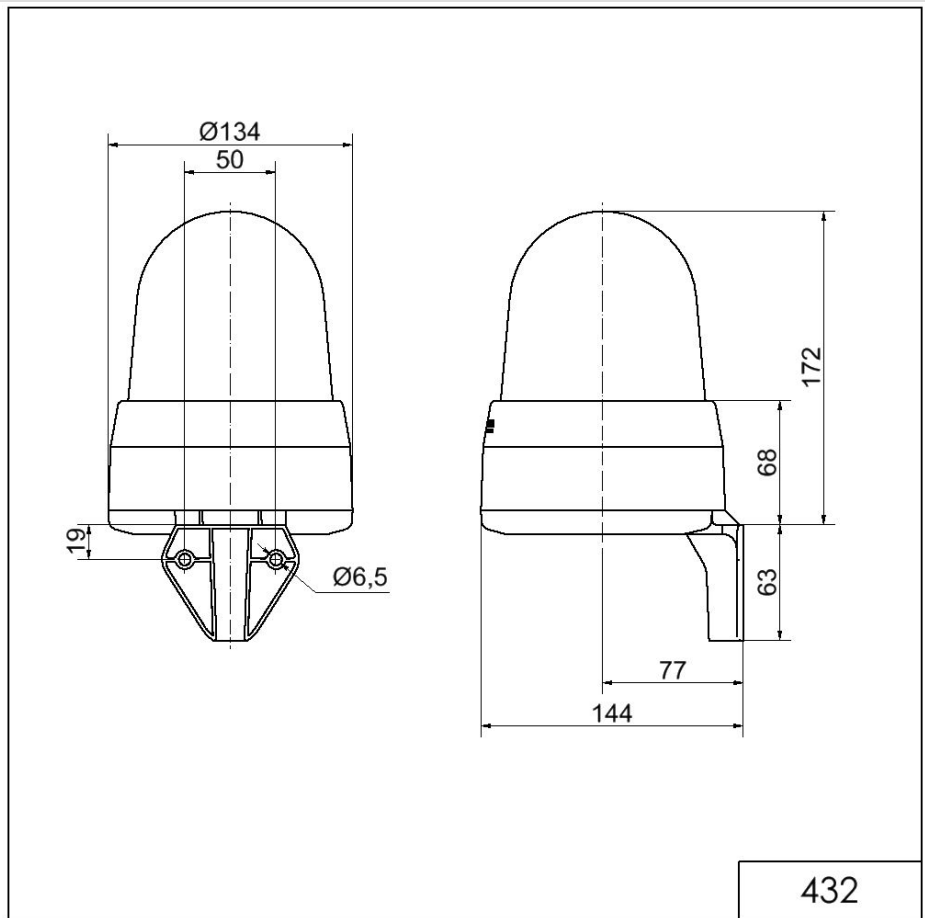

Midi / LED/Multi-Tone Sounder 432

LED Siren WM 32 tne 115-230VAC YE

Light source	LED
Light colour	Yellow
Optical signal image	Permanent

ACUSTICAL DATA	
Volume/dB(max) at 1m distance	108,0 dB (A)
Acoustic signal image	Multi-tone
Number of tones	32 tone

DRAWING

432

For additional installation and mounting information, refer to the appropriate user guide at www.werma.com. This printed copy is for information only and is subject to alteration.