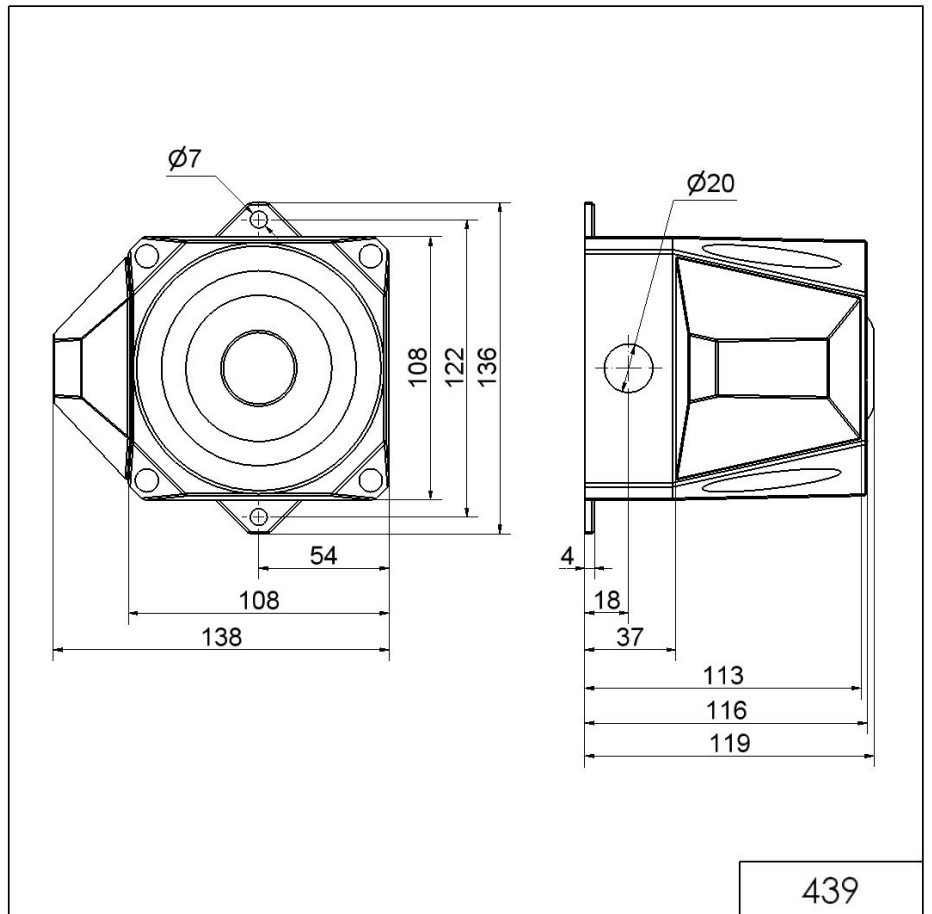

Heavy-Duty / Flash/Multi-Tone Sounder 439

Flash/Sounder WM 32 tne 9-60VDC GY/RD

ACUSTICAL DATA

Volume/dB(max) at 1m distance	105,0 dB (A)
Acoustic signal image	Multi-tone
Number of tones	32 tone

DRAWING

! For additional installation and mounting information, refer to the appropriate user guide at www.werma.com. This printed copy is for information only and is subject to alteration.