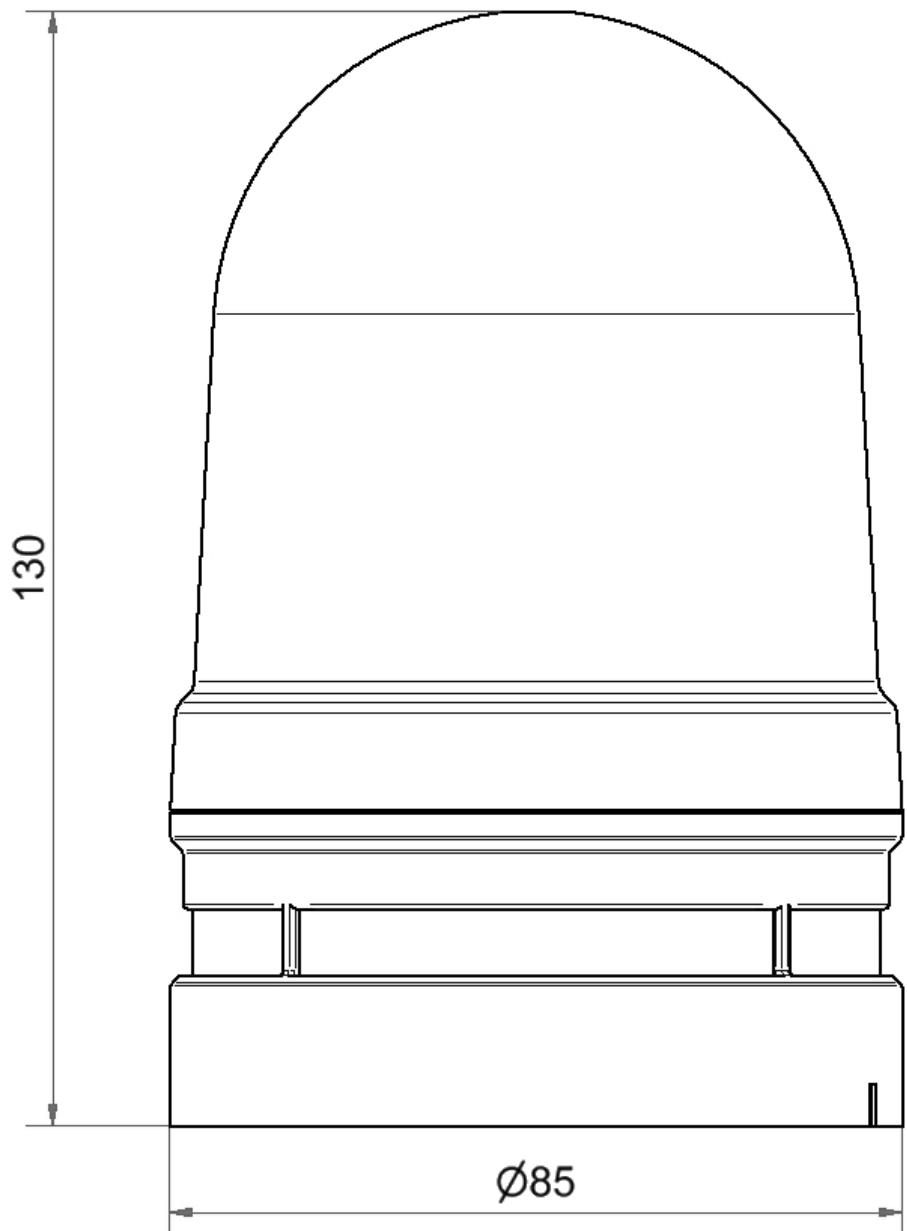

Midi / EvoSIGNAL

Midi TwinLIGHT Combi 115-230VAC RD

ACUSTICAL DATA	
Volume/dB(max) at 1m distance	110,0 dB (A)
Acoustic signal image	Multi-tone
Number of tones	10 tone
Audio frequency	3300 Hz

DRAWING

! For additional installation and mounting information, refer to the appropriate user guide at www.werma.com. This printed copy is for information only and is subject to alteration.