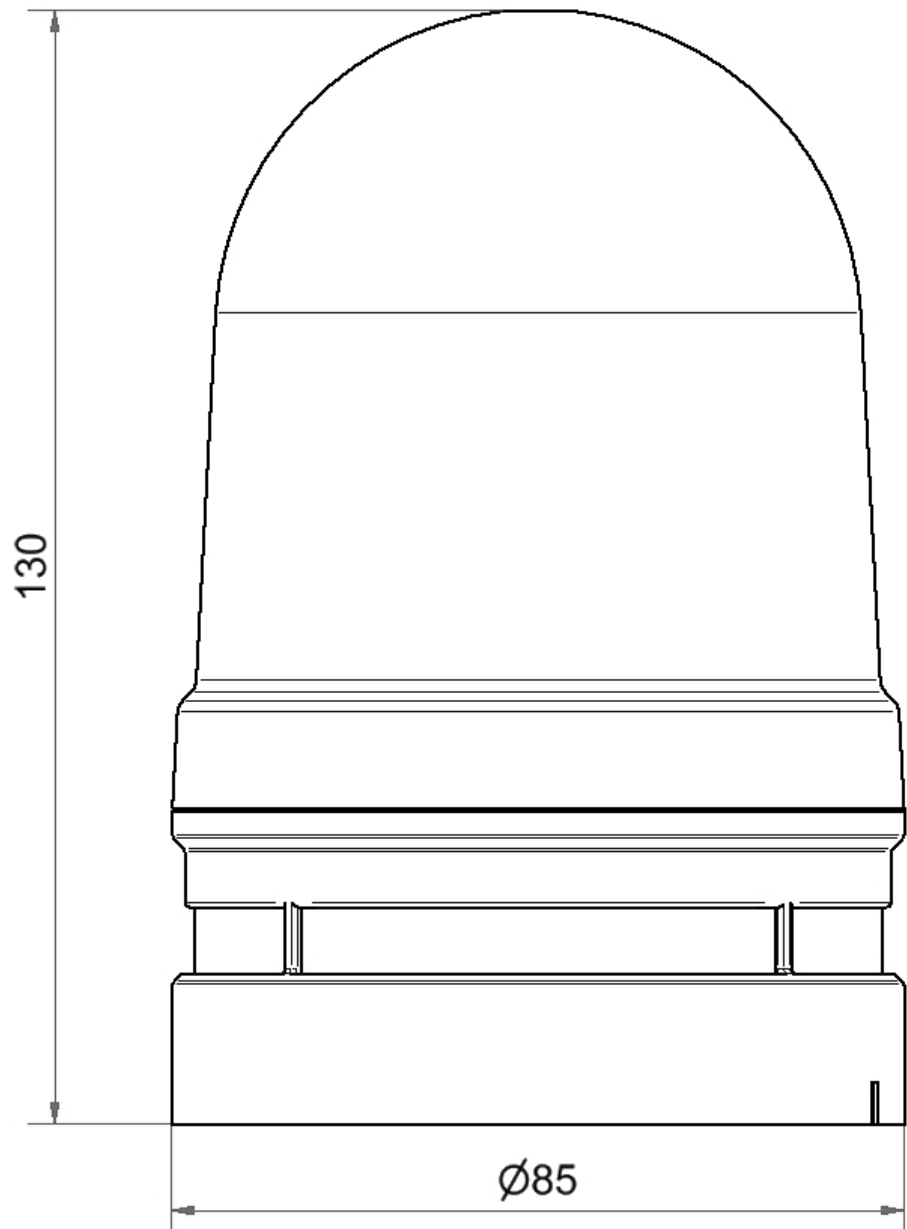

Midi / EvoSIGNAL

Midi TwinLIGHT Combi 12/24VAC/DC BU

Volume/dB(max) at 1m distance	110,0 dB (A)
Acoustic signal image	Multi-tone
Number of tones	10 tone
Audio frequency	3300 Hz

DRAWING

For additional installation and mounting information, refer to the appropriate user guide at www.werma.com. This printed copy is for information only and is subject to alteration.