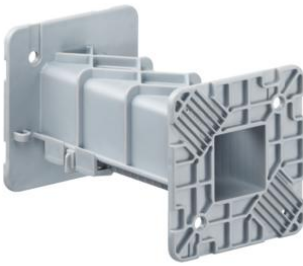

## Universal extension element from 105 mm

### Universal extension element 105 to 170 mm

- for fitting of overhead one-gang junction boxes at greater heights
- height adjustable in increments of 5 mm

<b>Order number:</b>	<b>1261-06</b>
EAN:	4013456253988
Length (+ box installation height)	105 - 170 mm
attached using hot glue on formwork table	Yes
Dispatch	50

Universal extension element for bridging wall thicknesses of more than 105 mm and supporting one-gang boxes during installation on the opposing formwork. Thanks to the various sizes, heights of 105 mm up to 300 mm (plus box dimensions) can be bridged in increments of 5 mm.

- For installation of overhead one-gang junction boxes
- Height adjustable in increments of 5 mm
- Can be attached to one-gang junction boxes using push-button connection