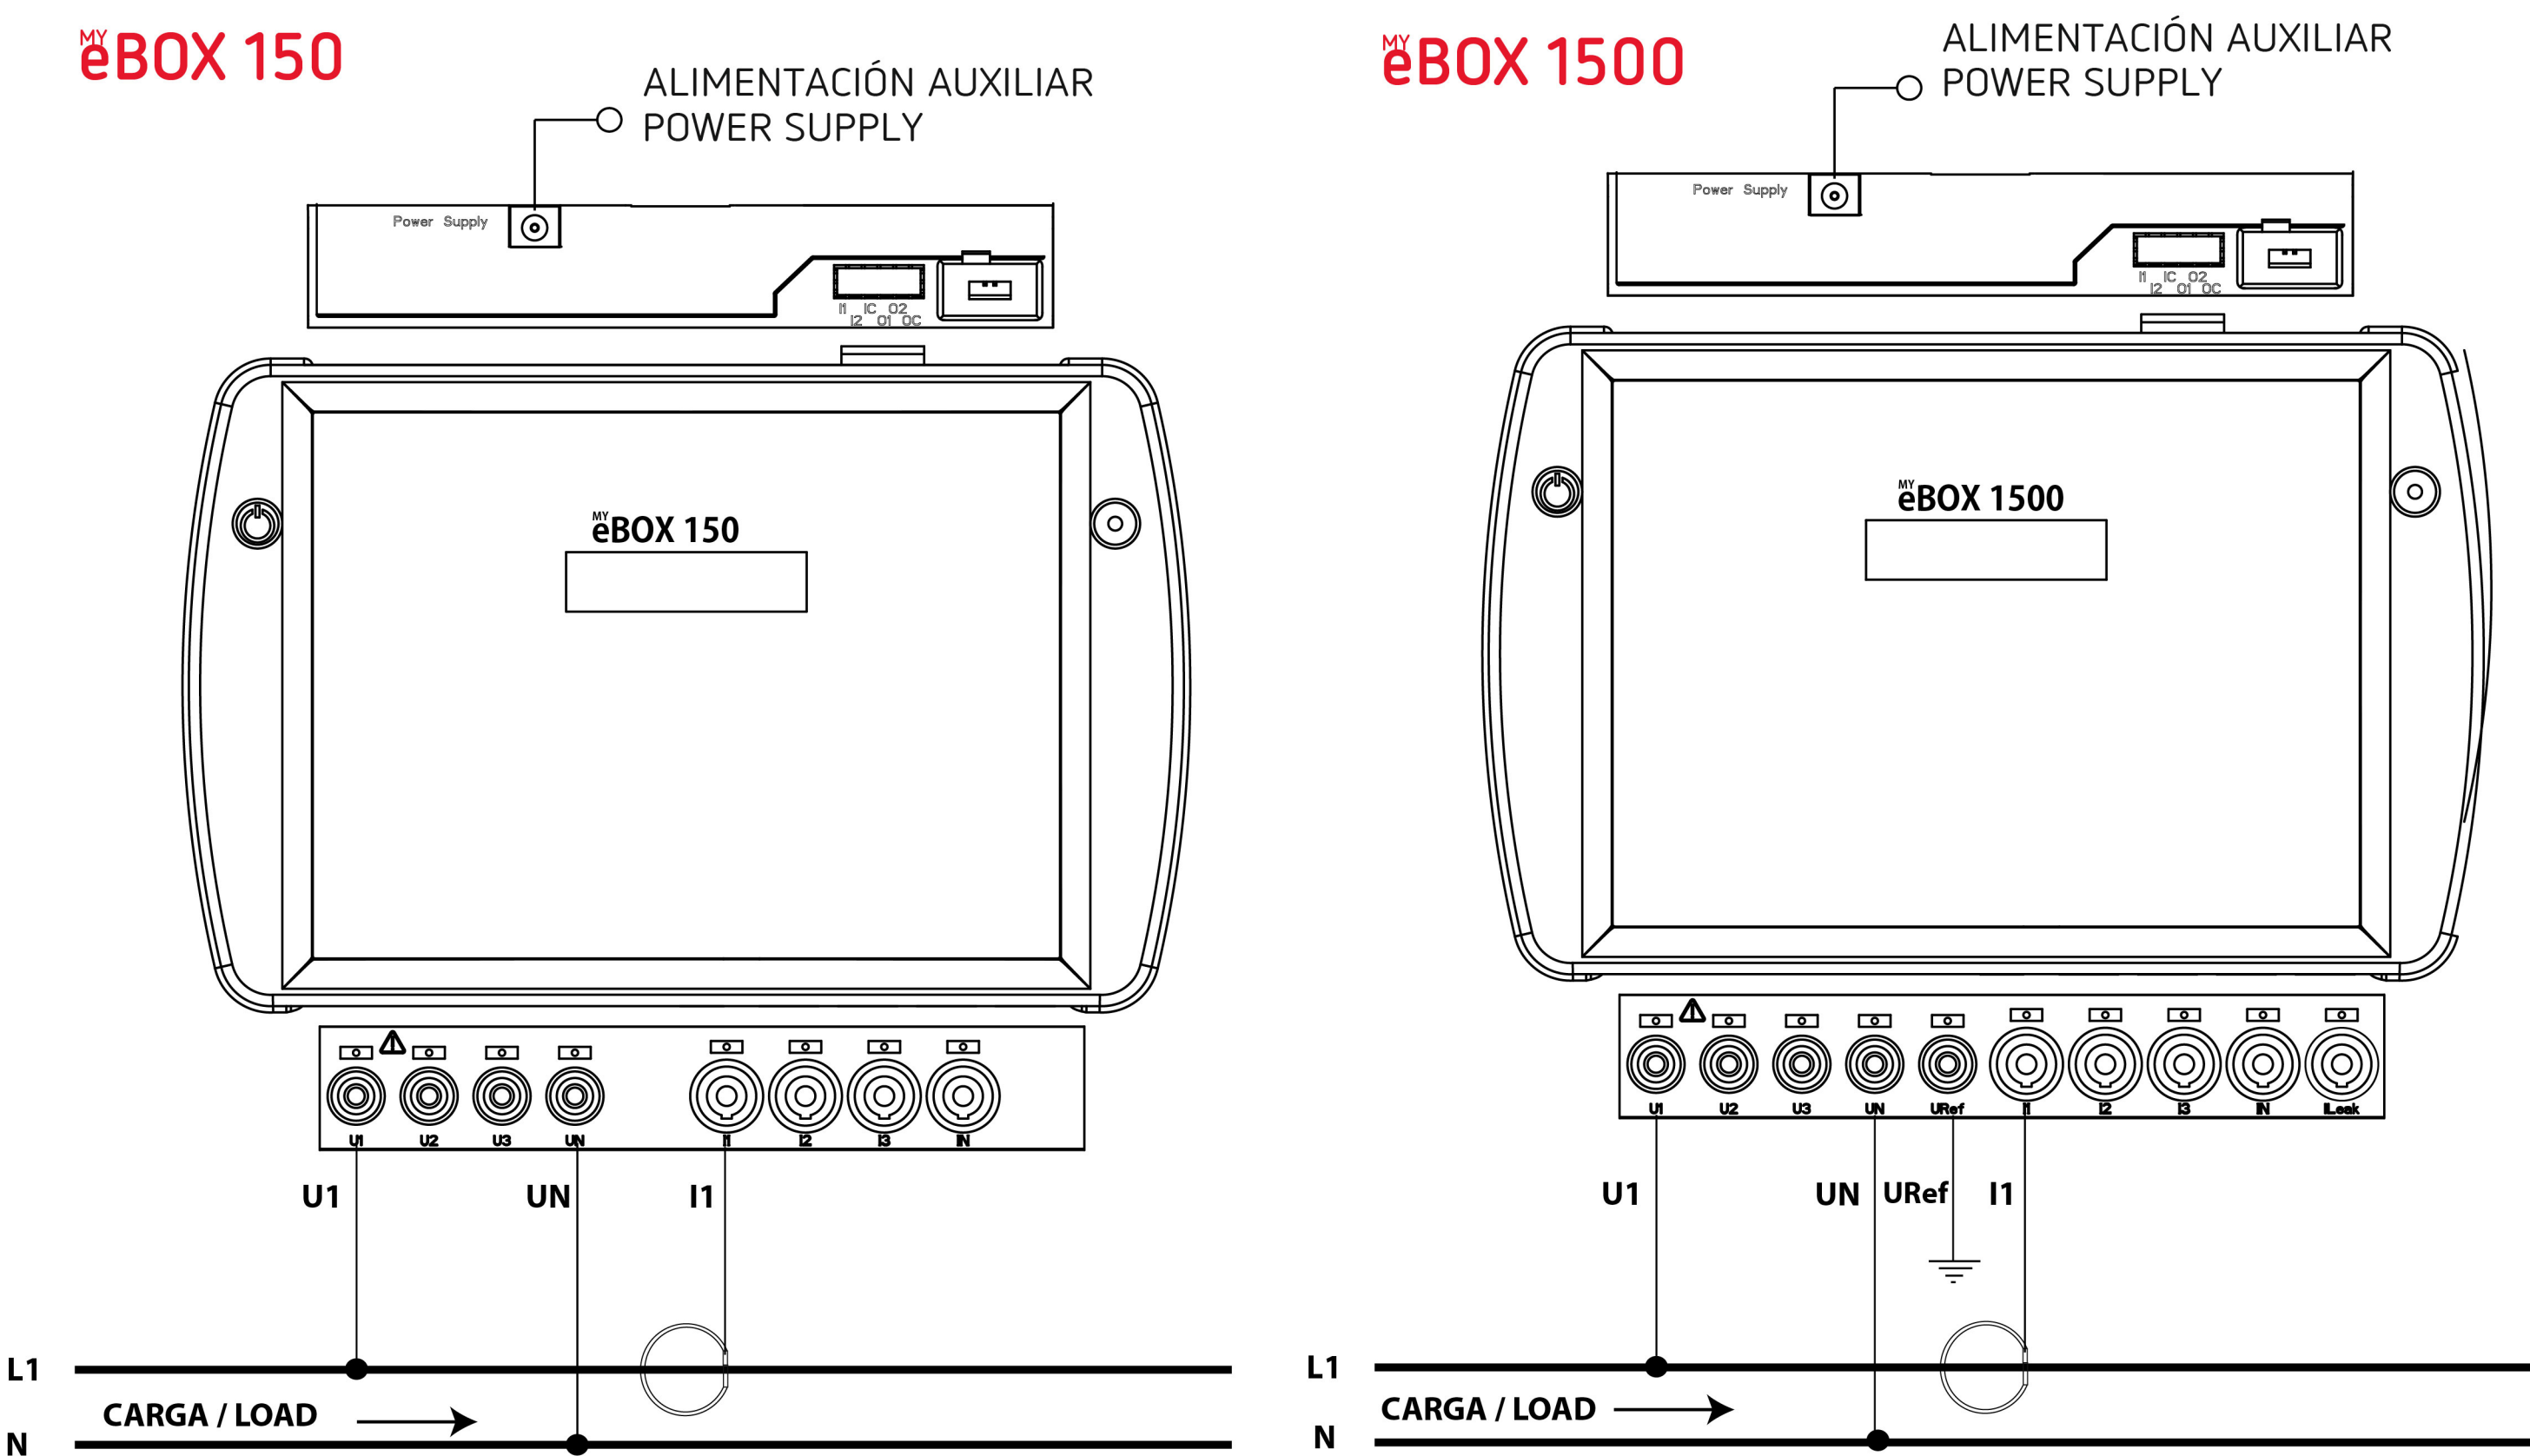

Red trifásica a 4 hilos / 4-wire three-phase network

Red monofásica fase-neutro de 2 hilos 2-wire Single-phase network (Neutral)

Conexión de la corriente de fuga, ILeak Leakage current connection, ILeak