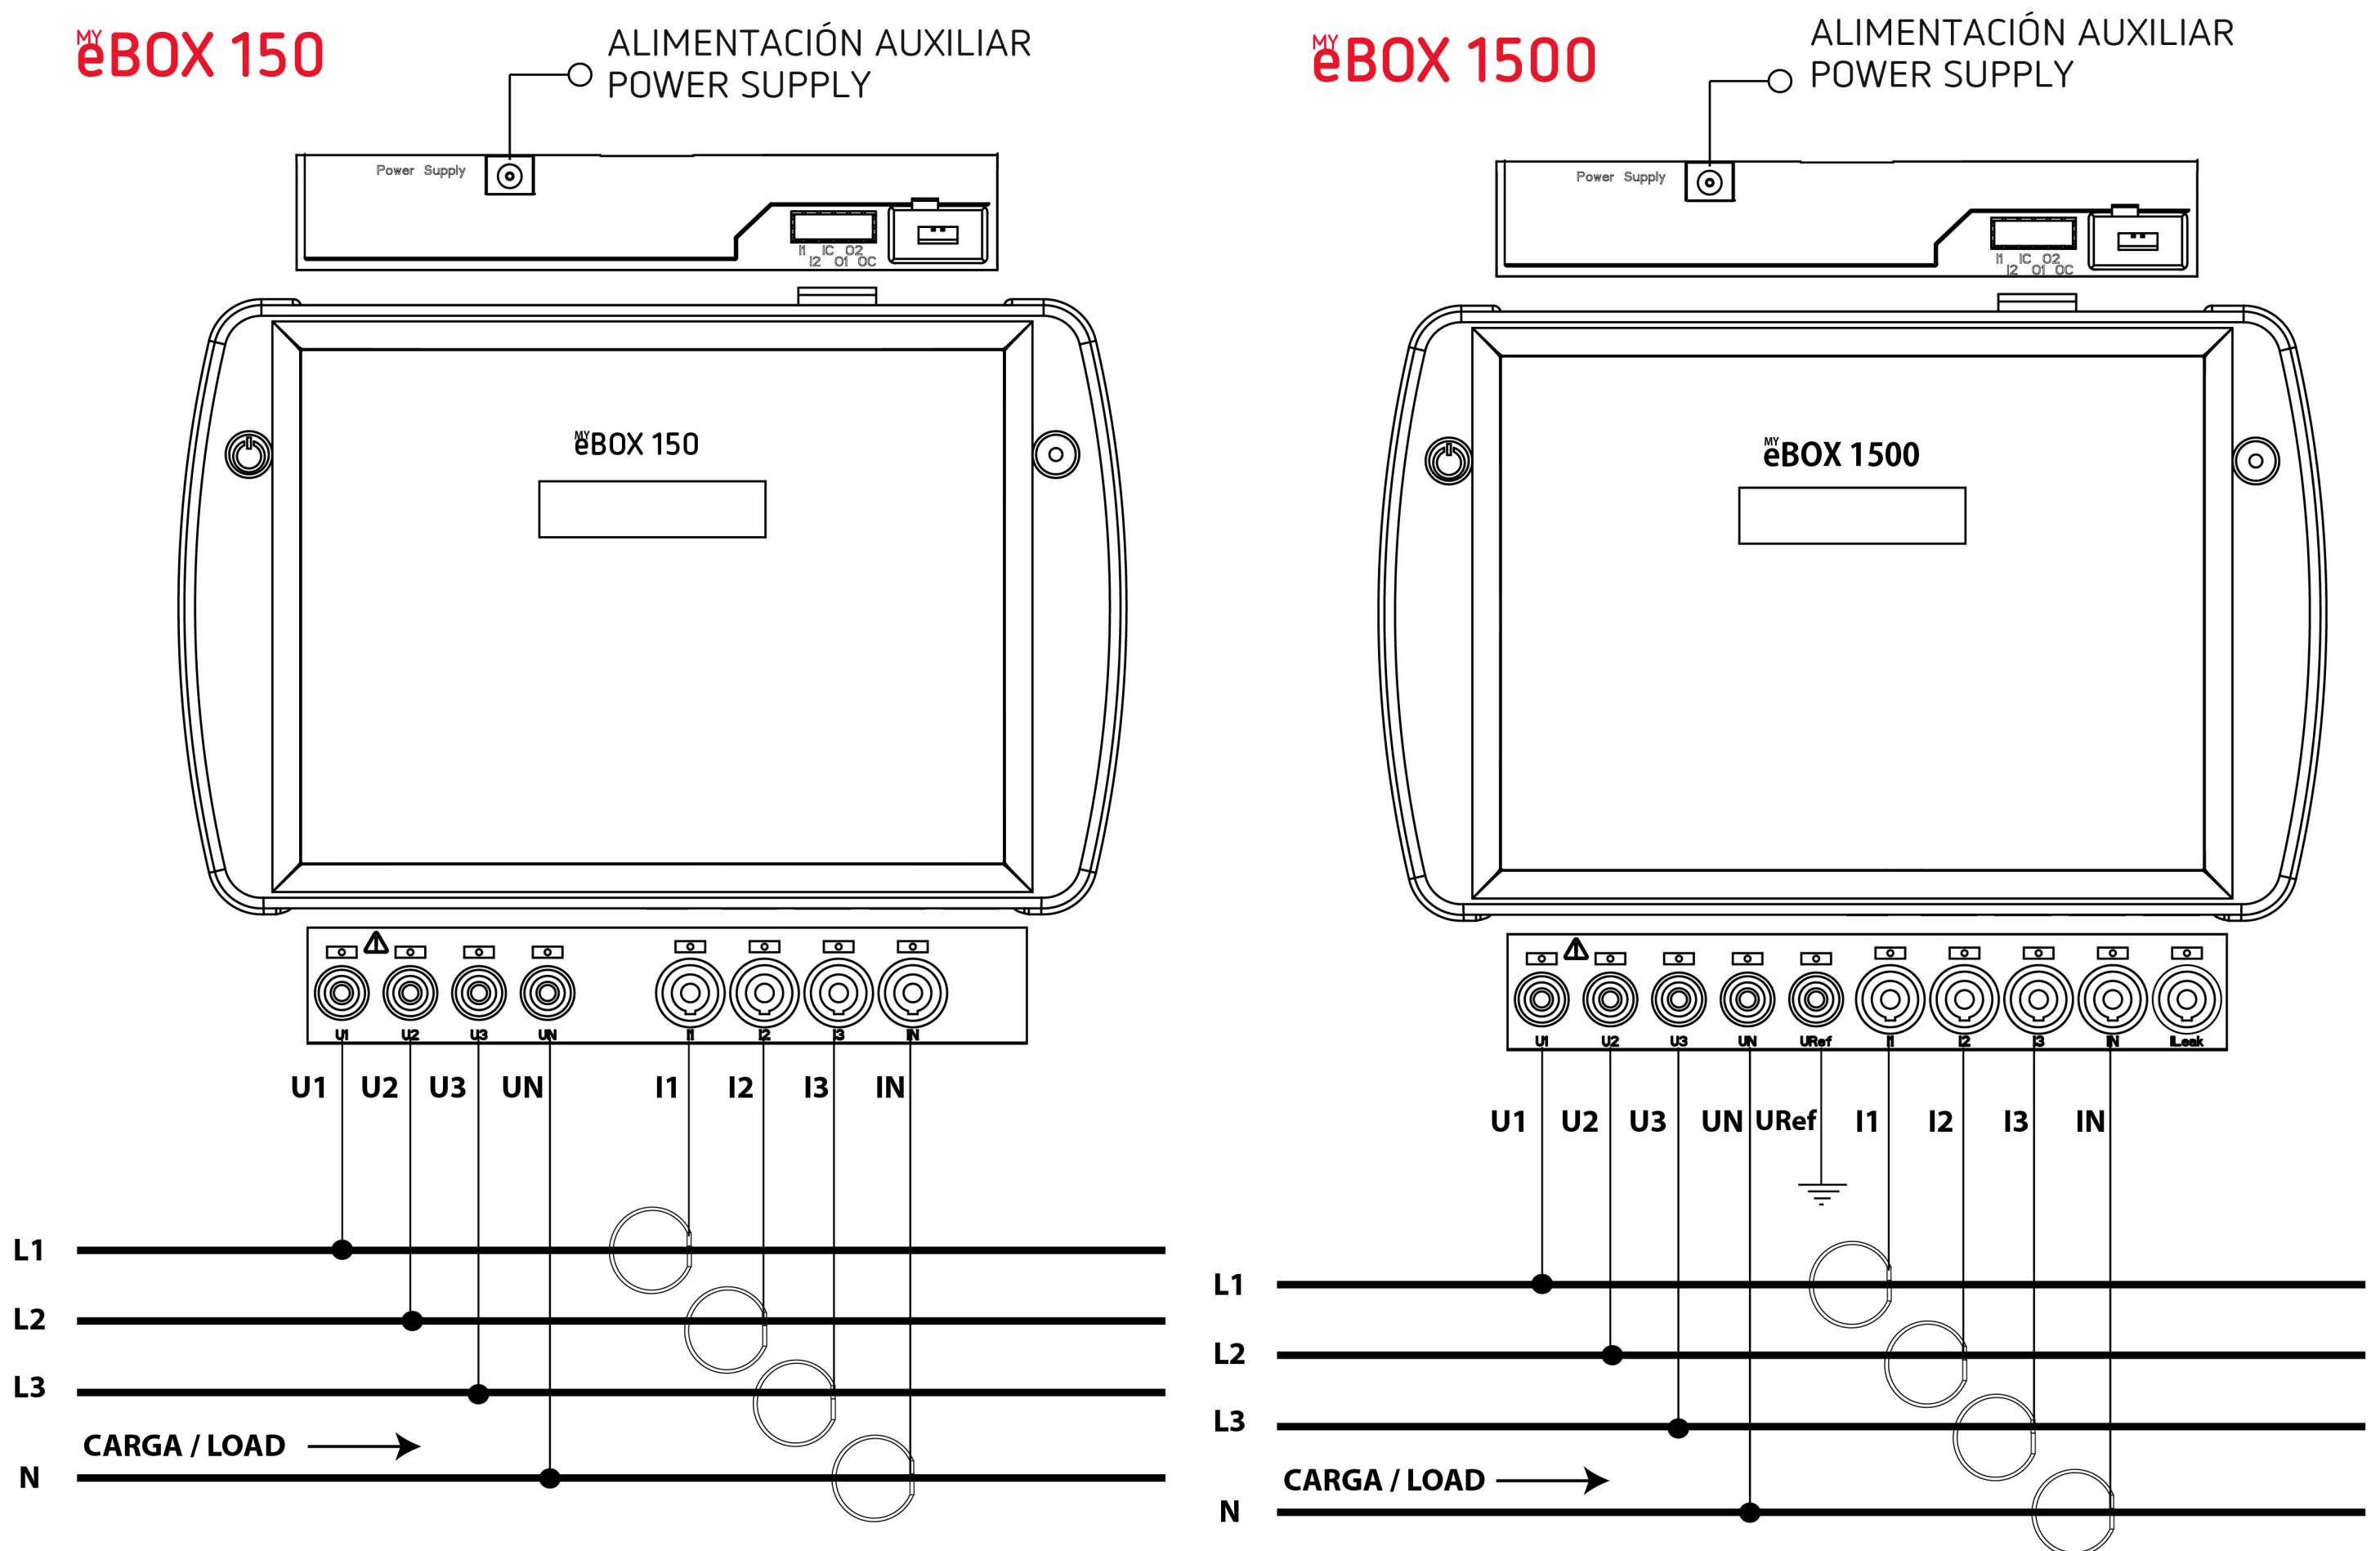

Red trifásica a 4 hilos / 4-wire three-phase network

Red monofásica fase-neutro de 2 hilos 2-wire Single-phase network (Neutral)

Conexión de la corriente de fuga, ILeak Leakage current connection, ILeak