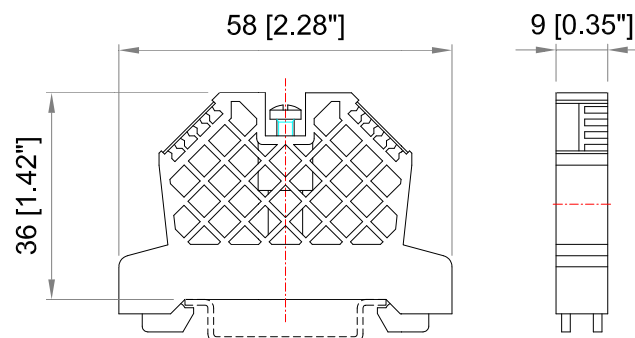

EURO STOP

Article: **43442**

End Bracket for Omega DIN Rail TH35
Screwable – Width 9 mm – Grey

GENERAL DATA

Series	EURO STOP
Item	43442
Weight/Piece	13.2 g
Customs tariff	8536901
Page/Catalog	143 / 01
Colour	Grey
Q.ty p.pck.	50
Q.ty p. box	1250

TECHNICAL DATA / DIMENSIONS

Dimensions

Width mm	9
Length mm	58
Height mm	36
Mounting type (EN 60715)	Omega TH35

Technical data

Insulating material	PA
Self-extinguishing degree acc. to UL94	V2

Connection data

Screw	M3
Tightening torque	0,6Nm / 7. 0 Lb-In

TECHNICAL DRAWINGS

ACCESSORIES

Marking

Item	Description
43059	Single-digit marking tag (5 x 3 mm) - white
43060/0 ÷ 43060/9	Single-digit marking tag (5 x 3 mm) – with marking: 0 ÷ 9
43060/A ÷ 43060/Z	Single-digit marking tag (5 x 3 mm) – with marking: A ÷ Z
43094	Marking tag adapter – 6 slots for marking tags
43192	Marking tags (5 x 12 mm) - white (<i>special marking on request</i>)
438MFC0612TB	Tags 6x12 for MI and 438MWK0512TBA (39tags x 20cards)
438MWK0512TBA	Tag adapter for: MI-EURO/Weid-WDU-ZDU/Klemsan -1box=250

DIN RAIL system - Mounting and Installation material

Item	Description
43910	Steel Omega rail 35/7,5mm - 2mt length
43910/F	Slotted steel Omega rail 35/7,5mm - 2mt length
43911	Steel Omega rail 35/15mm - 2mt length
43911/F	Slotted steel Omega rail 35/15mm - 2mt length
43028	Angled support bracket